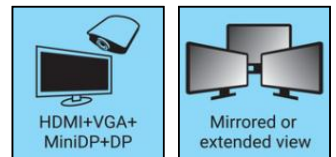

USB-C All-in-1 Docking Station

Item no.:

136-23

EAN:

With just one USB-C connection to your laptop Sandberg USB-C All-in-1 Docking Station gives you the possibility of connecting all your gear.

- 3 USB ports for mouse, keyboard and external hard drive, for instance
- 3 monitor connectors, respectively HDMI, DisplayPort and VGA with the possibility of connecting 2 screens simultaneously
- Ethernet port for extremely fast Gigabit network
- Audio port for headset and microphone
- Card reader for memory card
- Power connector for full strength USB-C power supply up to 100W

Aluminum case
Laptop connection: USB-C Male
Connectors: 1 x USB-C female (power supporting up to 100W), 1 x HDMI Female, 1 Mini DisplayPort female, 1 x VGA female, 3 x USB 3.0 A female, 1 x RJ45 female, 1 x Audio output
1 x SD card reader slot supporting SD/SDHC/SDXC/MMC
Micro SD/TF card reader slot
RJ45 connector supporting 10/100/1000 Mbps operation
HDMI Resolution up to max 4kx2k @ 30Hz (1920 x 1080P @ 60Hz)
DisplayPort resolution up to 4kx2k @ 30Hz (1920 x 1080P @ 60Hz)
VGA resolution up to 1920x1080P @ 60Hz
Supports simultaneous output at DisplayPort+HDMI and DisplayPort+VGA
Automatic recognition of monitor type, resolution, and features
Supports audio sample rate at 192KHz/24bit
Weight: 329g
Dimensions: 27.5 x 7.3 x 2.1 cm