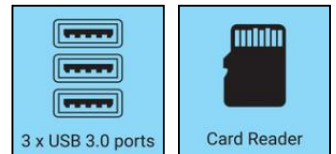

USB-C All-in-1 Docking Station

Item no.:

136-23

EAN:

With just one USB-C connection to your laptop Sandberg USB-C All-in-1 Docking Station gives you the possibility of connecting all your gear.

- 3 USB ports for mouse, keyboard and external hard drive, for instance
- 3 monitor connectors, respectively HDMI, DisplayPort and VGA with the possibility of connecting 2 screens simultaneously
- Ethernet port for extremely fast Gigabit network
- Audio port for headset and microphone
- Card reader for memory card
- Power connector for full strength USB-C power supply up to 100W

Aluminum case
Laptop connection: USB-C Male
Connectors: 1 x USB-C female (power supporting up to 100W), 1 x HDMI Female, 1 Mini DisplayPort female, 1 x VGA female, 3 x USB 3.0 A female, 1 x RJ45 female, 1 x Audio output
1 x SD card reader slot supporting SD/SDHC/SDXC/MMC
Micro SD/TF card reader slot
RJ45 connector supporting 10/100/1000 Mbps operation
HDMI Resolution up to max 4kx2k @ 30Hz (1920 x 1080P @ 60Hz)
DisplayPort resolution up to 4kx2k @ 30Hz (1920 x 1080P @ 60Hz)
VGA resolution up to 1920x1080P @ 60Hz
Supports simultaneous output at DisplayPort+HDMI and DisplayPort+VGA
Automatic recognition of monitor type, resolution, and features
Supports audio sample rate at 192KHz/24bit
Weight: 329g
Dimensions: 27.5 x 7.3 x 2.1 cm