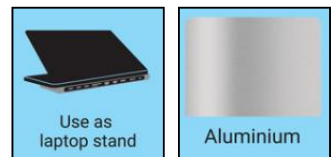

USB-C All-in-1 Docking Station

Item no.:

136-23

EAN:

With just one USB-C connection to your laptop Sandberg USB-C All-in-1 Docking Station gives you the possibility of connecting all your gear.

- 3 USB ports for mouse, keyboard and external hard drive, for instance
- 3 monitor connectors, respectively HDMI, DisplayPort and VGA with the possibility of connecting 2 screens simultaneously
- Ethernet port for extremely fast Gigabit network
- Audio port for headset and microphone
- Card reader for memory card
- Power connector for full strength USB-C power supply up to 100W

The docking station is stylishly designed in aluminium and can be used as a practical table stand under your laptop.

 More information:
 www.sandberg.world

Sandberg USB-C All-in-1 Docking Station

Specifications

Aluminum case
Laptop connection: USB-C Male
Connectors: 1 x USB-C female (power supporting up to 100W), 1 x HDMI Female, 1 Mini DisplayPort female, 1 x VGA female, 3 x USB 3.0 A female, 1 x RJ45 female, 1 x Audio output
1 x SD card reader slot supporting SD/SDHC/SDXC/MMC
Micro SD/TF card reader slot
RJ45 connector supporting 10/100/1000 Mbps operation
HDMI Resolution up to max 4kx2k @ 30Hz (1920 x 1080P @ 60Hz)
DisplayPort resolution up to 4kx2k @ 30Hz (1920 x 1080P @ 60Hz)
VGA resolution up to 1920x1080P @ 60Hz
Supports simultaneous output at DisplayPort+HDMI and DisplayPort+VGA
Automatic recognition of monitor type, resolution, and features
Supports audio sample rate at 192KHz/24bit
Weight: 329g
Dimensions: 27.5 x 7.3 x 2.1 cm