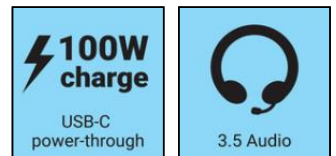

USB-C All-in-1 Docking Station

Item no.:

136-23

EAN:

With just one USB-C connection to your laptop Sandberg USB-C All-in-1 Docking Station gives you the possibility of connecting all your gear.

- 3 USB ports for mouse, keyboard and external hard drive, for instance
- 3 monitor connectors, respectively HDMI, DisplayPort and VGA with the possibility of connecting 2 screens simultaneously
- Ethernet port for extremely fast Gigabit network
- Audio port for headset and microphone
- Card reader for memory card
- Power connector for full strength USB-C power supply up to 100W

Aluminum case
Laptop connection: USB-C Male
Connectors: 1 x USB-C female (power supporting up to 100W), 1 x HDMI Female, 1 Mini DisplayPort female, 1 x VGA female, 3 x USB 3.0 A female, 1 x RJ45 female, 1 x Audio output
1 x SD card reader slot supporting SD/SDHC/SDXC/MMC
Micro SD/TF card reader slot
RJ45 connector supporting 10/100/1000 Mbps operation
HDMI Resolution up to max 4kx2k @ 30Hz (1920 x 1080P @ 60Hz)
DisplayPort resolution up to 4kx2k @ 30Hz (1920 x 1080P @ 60Hz)
VGA resolution up to 1920x1080P @ 60Hz
Supports simultaneous output at DisplayPort+HDMI and DisplayPort+VGA
Automatic recognition of monitor type, resolution, and features
Supports audio sample rate at 192KHz/24bit
Weight: 329g
Dimensions: 27.5 x 7.3 x 2.1 cm