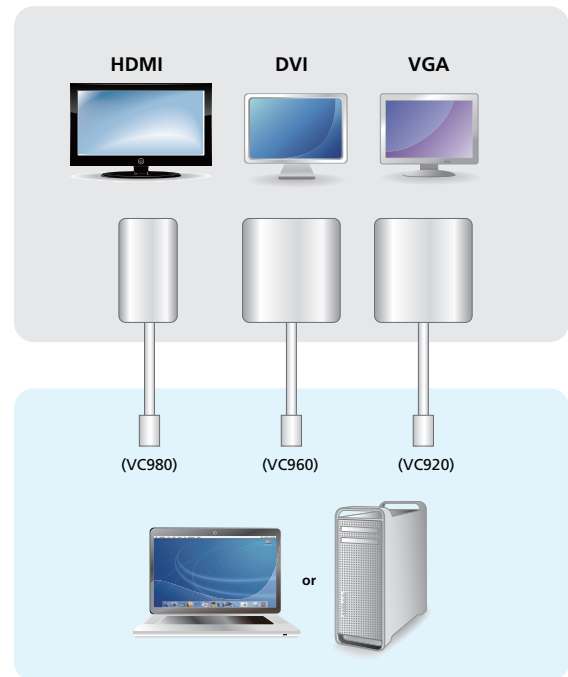

## Mini DisplayPort to VGA / DVI / HDMI Adapter

- The Mini DisplayPort to VGA / DVI / HDMI Adapter allows you to connect a device with a Mini DisplayPort to a display with a VGA / DVI / HDMI connector.

The adapter is perfect for Mac series products, including MacBook, MacBook Pro, MacBook Air, Mac mini and Mac Pro.

### Features

- Converts Mini DisplayPort signals to VGA / DVI / HDMI output
- Supports VGA, SVGA, XGA, SXGA, UXGA and resolutions up to 1920 x 1200 (PC) / 1080p (HDTV)
- Supports Mac Products including MacBook, MacBook Pro, MacBook Air, Mac mini and Mac Pro
- Supports Dolby True HD and DTS HD Master Audio (VC980 only)
- No software or driver installation needed
- Audio enabled (VC980 only)
- DisplayPort 1.2 compliant

### Specifications

Function	VC920	VC960	VC980
<b>Video Input</b>			
Interfaces	1 x Mini DisplayPort Male (White)	1 x Mini DisplayPort Male (White)	1 x Mini DisplayPort Male (White)
<b>Video Output</b>			
Interfaces	1 x HDB-15 Female (Blue)	1 x DVI-I Female (White)* *VC960 only supports digital signal transmission.	1 x HDMI Type A Female (Black)
<b>Video</b>			
Max. Pixel Clock	165 MHz	165 MHz	165 MHz
Max. Resolution	Input: DP 1.2 up to 4096 x 2160 @ 60Hz (4:4:4) Output: up to 1920 x 1200	Input: up to 4096 x 2160 @ 60Hz (4:4:4) Output: up to 1920 x 1200	Up to 1920 x 1200
Compliance	DP 1.2	DP 1.2, DVI 1.1	DP 1.2, HDMI 1.3
<b>Audio</b>			
Output	N/A	N/A	1 x HDMI Type A Female (Black)
<b>Environmental</b>			
Operating Temperature	0 – 50°C		
Storage Temperature	-20 – 60°C		
Humidity	0 – 80% RH, Non-condensing		
<b>Physical Properties</b>			
Housing	Plastic	Plastic	Plastic
Weight	0.04 kg	0.05 kg	0.03 kg
Dimensions (L x W x H)	20.00 x 4.30 x 2.01 cm	20.00 x 4.30 x 2.01 cm	19.00 x 2.10 x 1.11 cm