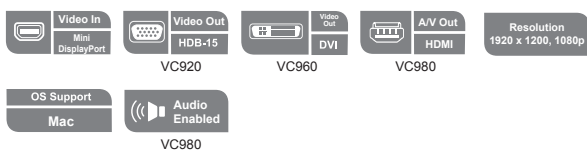

## Mini DisplayPort to VGA / DVI / HDMI Adapter

- The Mini DisplayPort to VGA / DVI / HDMI Adapter allows you to connect a device with a Mini DisplayPort to a display with a VGA / DVI / HDMI connector.

### Features

- Converts Mini DisplayPort signals to VGA / DVI / HDMI output
- Supports VGA, SVGA, XGA, SXGA, UXGA and resolutions up to 1920 x 1200 (PC) / 1080p (HDTV)
- Supports Mac Products including MacBook, MacBook Pro, MacBook Air, Mac mini and Mac Pro
- Supports Dolby True HD and DTS HD Master Audio (VC980 only)
- No software or driver installation needed
- Audio enabled (VC980 only)
- DisplayPort 1.2 compliant

### Specifications

Function	VC920	VC960	VC980
<b>Video Input</b>			
Interfaces	1 x Mini DisplayPort Male (White)	1 x Mini DisplayPort Male (White)	1 x Mini DisplayPort Male (White)
<b>Video Output</b>			
Interfaces	1 x HDB-15 Female (Blue)	1 x DVI-I Female (White)* *VC960 only supports digital signal transmission.	1 x HDMI Type A Female (Black)
<b>Video</b>			
Max. Pixel Clock	165 MHz	165 MHz	165 MHz
Max. Resolution	Input: DP 1.2 up to 4096 x 2160 @ 60Hz (4:4:4) Output: up to 1920 x 1200	Input: up to 4096 x 2160 @ 60Hz (4:4:4) Output: up to 1920 x 1200	Up to 1920 x 1200
Compliance	DP 1.2	DP 1.2, DVI 1.1	DP 1.2, HDMI 1.3
<b>Audio</b>			
Output	N/A	N/A	1 x HDMI Type A Female (Black)
<b>Environmental</b>			
Operating Temperature	0 – 50°C		
Storage Temperature	-20 – 60°C		
Humidity	0 – 80% RH, Non-condensing		
<b>Physical Properties</b>			
Housing	Plastic	Plastic	Plastic
Weight	0.04 kg	0.05 kg	0.03 kg
Dimensions (L x W x H)	20.00 x 4.30 x 2.01 cm	20.00 x 4.30 x 2.01 cm	19.00 x 2.10 x 1.11 cm