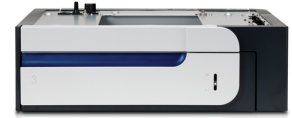

HP LaserJet Color 500-sheet Paper and Heavy Media Tray

Brand : HP

Product family: LaserJet

Product code: CF084A

Product name : Color LaserJet
500-sheet Paper and Heavy
Media Tray

Color LaserJet 500-sheet Paper and Heavy Media Tray

[HP LaserJet Color 500-sheet Paper and Heavy Media Tray:](#)

HP LaserJet Color 500-sheet Paper and Heavy Media Tray. Compatibility: HP LaserJet Enterprise 500 Color M551, Maximum capacity: 500 sheets, Maximum input capacity: 1100 sheets. Media types supported: plain, heavy, Media size (tray 1): 148.5 x 216 mm - 210 x 356 mm. Width: 513.1 mm, Depth: 490.2 mm, Height: 165.1 mm. Package width: 630 mm, Package depth: 600 mm, Package height: 330 mm. Products per pallet: 18 pc(s), Layers per pallet: 3 pc(s), Pallet gross weight: 185 g