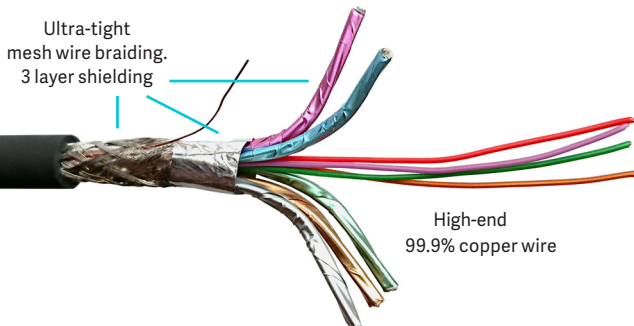

4K
HDR

HDMI®
HIGH SPEED
with **ETHERNET**

HDMI Cable

Item number: **PROHDMIHD1**

High Speed with Ethernet (2.0) HDMI supports:

- All HDMI resolutions up to 4K (4096x2160p @60Hz), including 3D video
- Sample rate up to 4:4:4
- High Dynamic Range (HDR)
- Transfer speed 18 Gbit/s
- HDCP 2.2
- Supports Deep Color, up to 16-bits per channel, including x.v.Color standard
- Supports the 21:9 cinema aspect ratio
- Supports SA-CD, DVD-Audio, DTS-HD Master Audio, Dolby TrueHD, and other high-definition audio standards
- Audio Return Channel
- Auto Lip Sync
- Supports up to 32 audio channels and a 1536 kHz audio sampling rate
- Dynamic sound synchronization
- Supports extended CEC (Consumer Electronics Control) commands and functions, the HDMI Ethernet Channel, and the Audio Return Channel features
- Fully assembled with 19 pins connected
- High quality HDMI A connector, 15um gold min. in contact area for high reliability and professional use
- 99,9% pure copper wires for lossless picture transmission
- Triple shielded cable and extra shielding in the connector
- High flexibility ensuring small bending radius

Solid copper shield and 15um thick 24Kt gold bladed contact pins

With Vivolink 12 Years Warranty you can rest assured we stand behind our products and our customers.

QUALITY AT A FAIR PRICE

Vivolink's rugged design and rigid quality control standards deliver high quality products at fair prices.