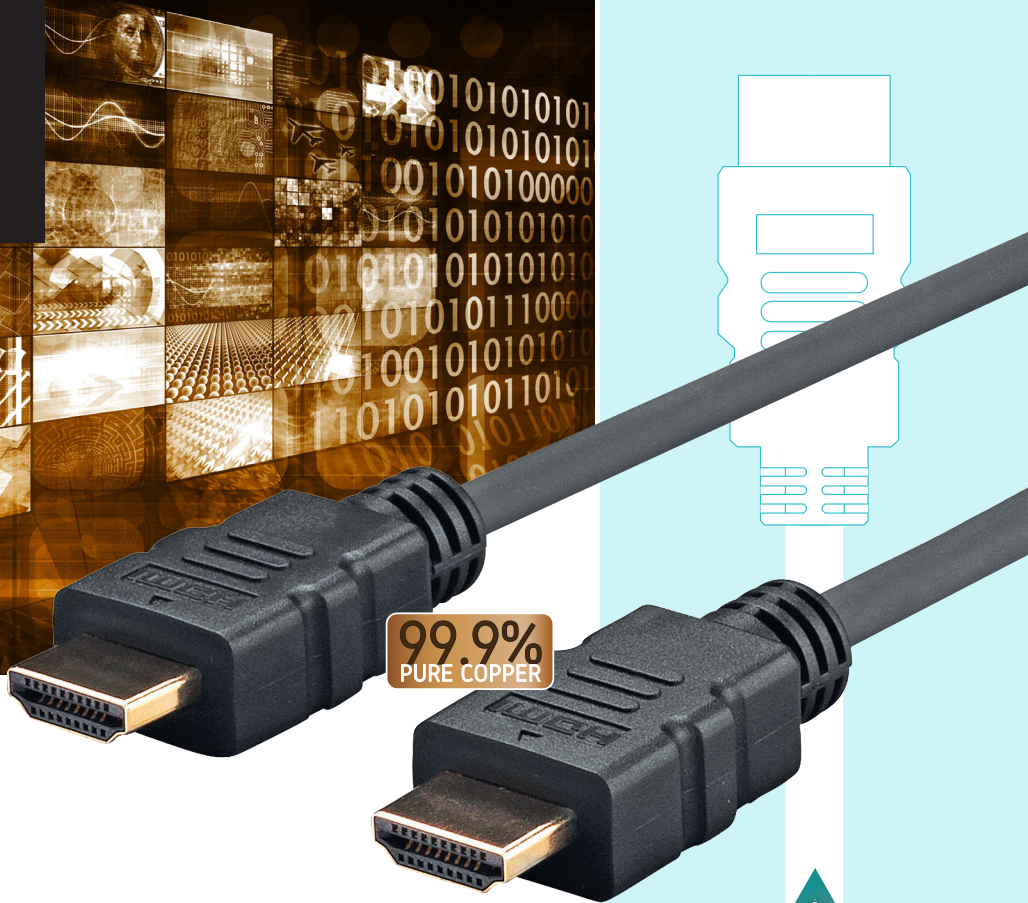

4K
HDR

HDMI®
HIGH SPEED
with **ETHERNET**

HDMI Cable

Item number: **PROHDMIHD1**

High Speed with Ethernet (2.0) HDMI supports:

- All HDMI resolutions up to 4K (4096x2160p @60Hz), including 3D video
- Sample rate up to 4:4:4
- High Dynamic Range (HDR)
- Transfer speed 18 Gbit/s
- HDCP 2.2
- Supports Deep Color, up to 16-bits per channel, including x.v.Color standard
- Supports the 21:9 cinema aspect ratio
- Supports SA-CD, DVD-Audio, DTS-HD Master Audio, Dolby TrueHD, and other high-definition audio standards
- Audio Return Channel
- Auto Lip Sync
- Supports up to 32 audio channels and a 1536 kHz audio sampling rate
- Dynamic sound synchronization
- Supports extended CEC (Consumer Electronics Control) commands and functions, the HDMI Ethernet Channel, and the Audio Return Channel features
- Fully assembled with 19 pins connected
- High quality HDMI A connector, 15um gold min. in contact area for high reliability and professional use
- 99,9% pure copper wires for lossless picture transmission
- Triple shielded cable and extra shielding in the connector
- High flexibility ensuring small bending radius

Solid copper shield and 15um thick 24Kt gold bladed contact pins

With Vivolink 12 Years Warranty you can rest assured we stand behind our products and our customers.

QUALITY AT A FAIR PRICE

Vivolink's rugged design and rigid quality control standards deliver high quality products at fair prices.