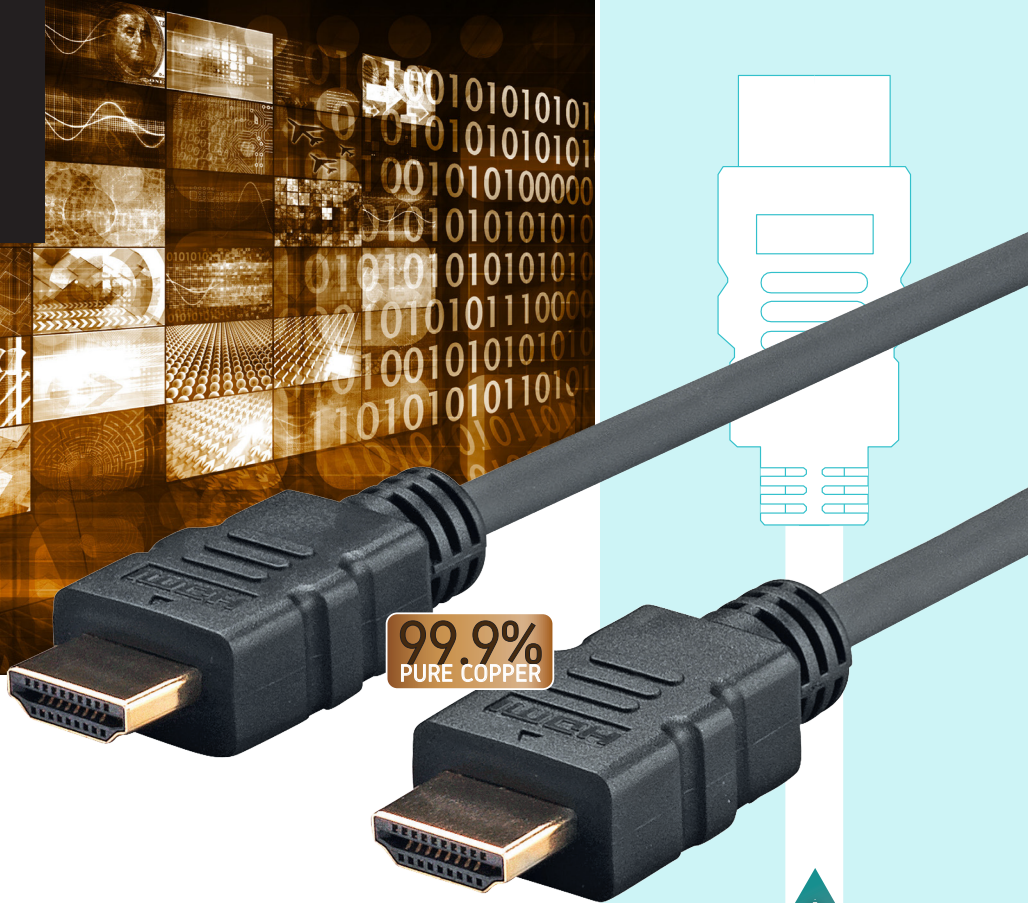

**4K**  
**HDR**

**HDMI®**  
**HIGH SPEED**  
with **ETHERNET**

# HDMI Cable

Item number: **PROHDMIHD3**

**High Speed with Ethernet (2.0) HDMI supports:**

- All HDMI resolutions up to 4K (4096x2160p @60Hz), including 3D video
- Sample rate up to 4:4:4
- High Dynamic Range (HDR)
- Transfer speed 18 Gbit/s
- HDCP 2.2
- Supports Deep Color, up to 16-bits per channel, including x.v.Color standard
- Supports the 21:9 cinema aspect ratio
- Supports SA-CD, DVD-Audio, DTS-HD Master Audio, Dolby TrueHD, and other high-definition audio standards
- Audio Return Channel
- Auto Lip Sync
- Supports up to 32 audio channels and a 1536 kHz audio sampling rate
- Dynamic sound synchronization
- Supports extended CEC (Consumer Electronics Control) commands and functions, the HDMI Ethernet Channel, and the Audio Return Channel features
- Fully assembled with 19 pins connected
- High quality HDMI A connector, 15um gold min. in contact area for high reliability and professional use
- 99,9% pure copper wires for lossless picture transmission
- Triple shielded cable and extra shielding in the connector
- High flexibility ensuring small bending radius

Solid copper shield and 15um thick 24Kt gold bladed contact pins

With Vivolink 12 Years Warranty you can rest assured we stand behind our products and our customers.

**QUALITY AT A FAIR PRICE**

Vivolink's rugged design and rigid quality control standards deliver high quality products at fair prices.