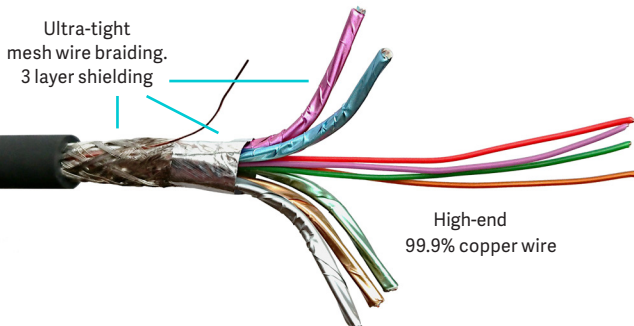

# HDMI Cable

Item number: **PROHDMIHD3**

**High Speed with Ethernet (2.0) HDMI supports:**

- All HDMI resolutions up to 4K (4096x2160p @60Hz), including 3D video
- Sample rate up to 4:4:4
- High Dynamic Range (HDR)
- Transfer speed 18 Gbit/s
- HDCP 2.2
- Supports Deep Color, up to 16-bits per channel, including x.v.Color standard
- Supports the 21:9 cinema aspect ratio
- Supports SA-CD, DVD-Audio, DTS-HD Master Audio, Dolby TrueHD, and other high-definition audio standards
- Audio Return Channel
- Auto Lip Sync
- Supports up to 32 audio channels and a 1536 kHz audio sampling rate
- Dynamic sound synchronization
- Supports extended CEC (Consumer Electronics Control) commands and functions, the HDMI Ethernet Channel, and the Audio Return Channel features
- Fully assembled with 19 pins connected
- High quality HDMI A connector, 15um gold min. in contact area for high reliability and professional use
- 99,9% pure copper wires for lossless picture transmission
- Triple shielded cable and extra shielding in the connector
- High flexibility ensuring small bending radius

Solid copper shield and 15um thick 24Kt gold bladed contact pins

With Vivolink 12 Years Warranty you can rest assured we stand behind our products and our customers.

**QUALITY AT A FAIR PRICE**

Vivolink's rugged design and rigid quality control standards deliver high quality products at fair prices.