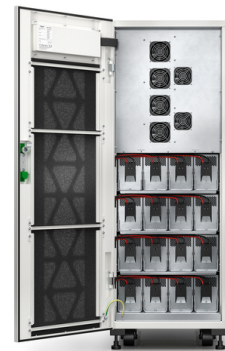

APC Easy 3S uninterruptible power supply (UPS) Double-conversion (Online) 30 kVA 30000 W

Brand : APC

Product code: E3SUPS30KHB2

Product name : Easy 3S

APC Easy 3S. UPS topology: Double-conversion (Online), Output power capacity: 30 kVA, Output power: 30000 W. Battery technology: Sealed Lead Acid (VRLA), Battery voltage: 240 V, Typical backup time at full load: 25 min. Form factor: Tower, Product colour: White, Display type: LED. Width: 500 mm, Depth: 969 mm, Weight: 584 kg. Output voltage: 400 V

Features		Design	
UPS topology *	Double-conversion (Online)	Form factor *	Tower
Output power capacity *	30 kVA	Product colour *	White
Output power *	30000 W	Display type	LED
Waveform *	Pure sine	International Protection (IP) code	IP20
Input operation voltage (min) *	304 V	Certification	CE, EAC, IEC 62040-1-1, IEC 62040-2, IEC 62040-3, IEC 62040-4, ISTA 2B, RCM, WEEE, REACH
Input operation voltage (max) *	477 V		
Input frequency *	45/65 Hz	Operational conditions	
Output operation voltage (min)	380 V	Operating temperature (T-T)	0 - 40 °C
Output operation voltage (max)	415 V	Storage temperature (T-T)	-15 - 40 °C
Output frequency	50/60 Hz	Operating relative humidity (H-H)	0 - 95%
Maximum current	55 A	Storage relative humidity (H-H)	0 - 95%
Number of input phases	3	Operating altitude	0 - 999.9 m
Number of output phases	3	Non-operating altitude	0 - 15000 m
Input power factor	0.99	Technical details	
Output voltage Total Harmonic Distortion (THD)	3%	Compliance certificates	RoHS
Input current Total Harmonic Distortion (THD)	3%	Weight & dimensions	
Noise level	63 dB	Width	500 mm
Battery		Depth	969 mm
Battery technology	Sealed Lead Acid (VRLA)	Weight	584 kg
Battery voltage	240 V	Package width	683 mm
Number of batteries supported	4	Package depth	1114 mm
Typical backup time at full load	25 min	Package height	1640 mm
		Package weight	638 kg