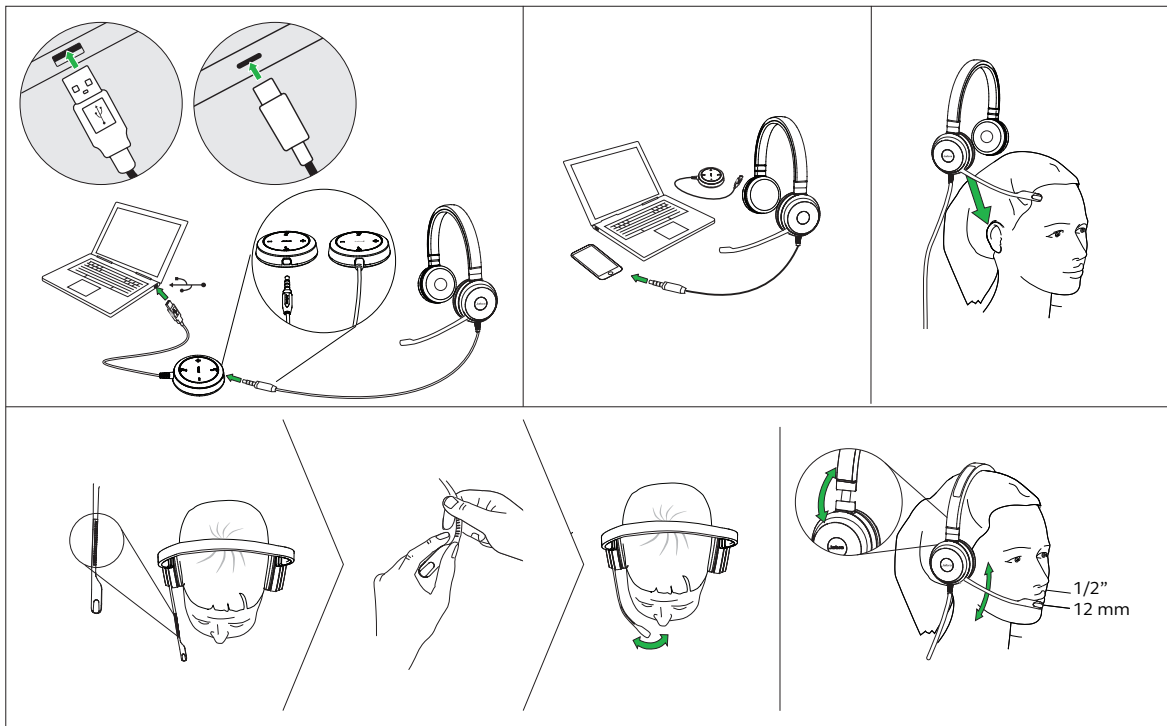

Jabra Evolve™ 30 II headset

Quick start guide

NOTE: USB-C connection is optimized for computers. USB-C connection with a mobile phone or tablet may give reduced performance.

*requires Microsoft Teams headset variant