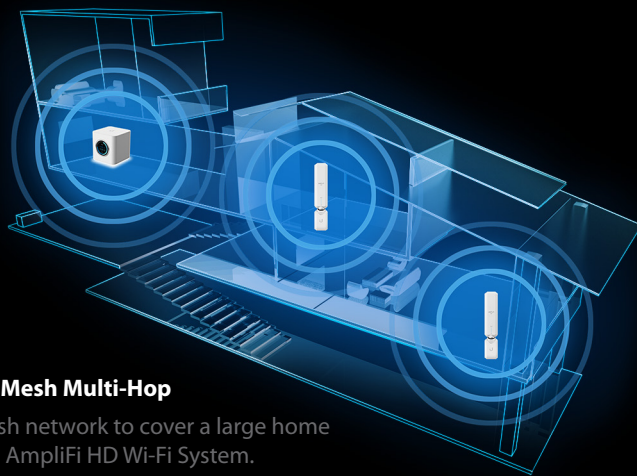

Wi-Fi System Usage Examples

CREATE YOUR MESH

Central Router with MeshPoints

Create a full mesh network to cover a large home with the AmpliFi HD Wi-Fi System.

Multi-Router Mesh Network

Create a full mesh network to cover a large home with the Mesh Router Wi-Fi System.

Mesh Multi-Hop

Create a full mesh network to cover a large home with the AmpliFi HD Wi-Fi System.

EXPAND YOUR MESH

Mesh Your Third-Party Router

Turn your existing router into a powerful mesh network by adding the Afi-P-HD MeshPoints.