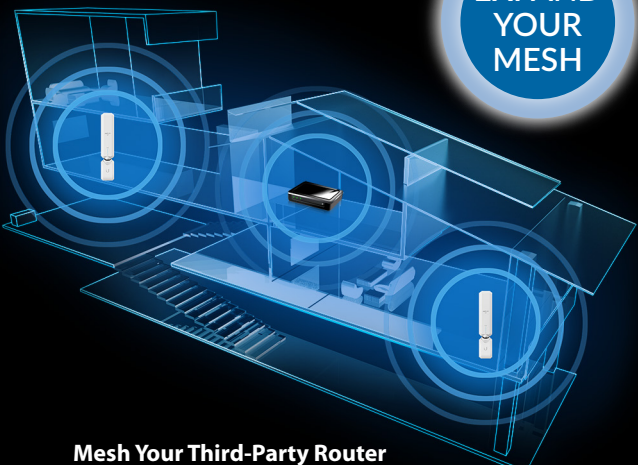

Wi-Fi System Usage Examples

CREATE YOUR MESH

Central Router with MeshPoints

Create a full mesh network to cover a large home with the AmpliFi HD Wi-Fi System.

Multi-Router Mesh Network

Create a full mesh network to cover a large home with the Mesh Router Wi-Fi System.

Mesh Multi-Hop

Create a full mesh network to cover a large home with the AmpliFi HD Wi-Fi System.

EXPAND YOUR MESH

Mesh Your Third-Party Router

Turn your existing router into a powerful mesh network by adding the Afi-P-HD MeshPoints.