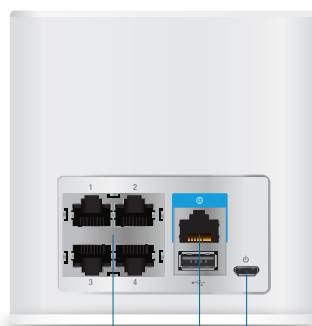

Router

Touchscreen Display LED

Gigabit LAN Ports WAN Port Power Port

MeshPoint

Adjust the Antenna for optimal signal reception

MESH WI-FI SYSTEM

Model: AFi-HD

The AmpliFi HD (High Density) Mesh Wi-Fi System includes an AmpliFi Mesh Router and two wireless MeshPoints. It combines deployment flexibility and maximum Wi-Fi coverage for your home.