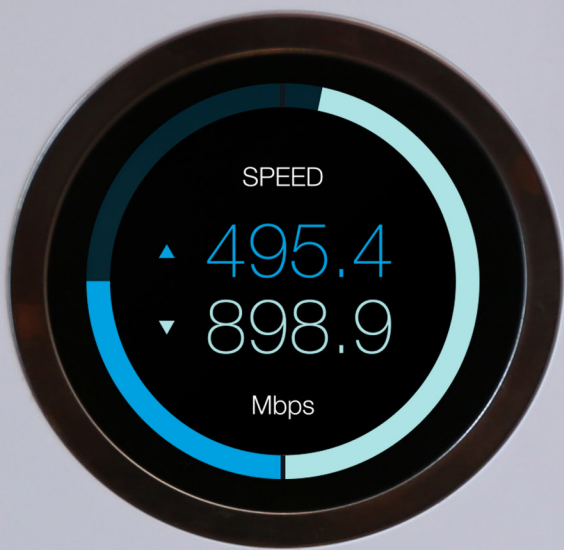

COVER YOUR HOME

AmpliFi Stand-Alone Router

Enjoy Amplifi's ease of use and power with the Afi-R for use in small homes and apartments.

Router Specifications

Dimensions	99.5 x 97.8 x 99.6 mm (3.91 x 3.85 x 3.92")
Weight	410 g (14.46 oz)
Max. TX Power	26 dBm
Radios	2
MIMO Chains	6
Speed	1750 Mbps
Networking Interface	Wi-Fi/Gigabit Ethernet (1) WAN, (4) LAN
Max. Power Consumption	11W
ESD/EMP Protection	± 24kV Air/Contact
Buttons	Reset
Antennas	(1) Dual-Band Antenna, Tri-Polarity
Display	40.6 mm (1.6") Diagonal, 240 x 240, 212 ppi, G+F Touch, Full Color
Wi-Fi Standards	802.11ac
Power Save	Supported
Wireless Security	WPA2-PSK AES/TKIP
Operating Temperature	14 to 131° F (-10 to 55° C)
Operating Humidity	5 to 95% Noncondensing
Certifications	FCC / CE / IC