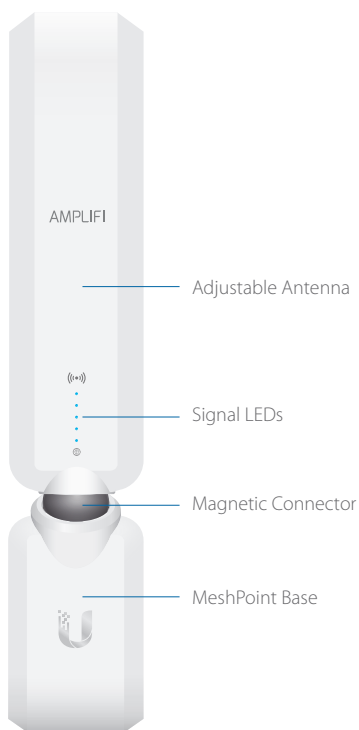

Router

Touchscreen Display LED

Gigabit LAN Ports WAN Port Power Port

MeshPoint

Adjust the Antenna for optimal signal reception

MESH WI-FI SYSTEM

Model: AFi-HD

The AmpliFi HD (High Density) Mesh Wi-Fi System includes an AmpliFi Mesh Router and two wireless MeshPoints. It combines deployment flexibility and maximum Wi-Fi coverage for your home.

MESH ROUTER WI-FI SYSTEM

Model: AFi-Rx3

The AmpliFi HD (High Density) Mesh Router Wi-Fi system includes three Mesh Routers for Wi-Fi coverage throughout your home. Providing 15 total Ethernet ports for wired connections, the Mesh Router Wi-Fi System is ideal for multi-cablebox homes.

MESHPOINT

Model: AFi-P-HD

The AmpliFi HD (High Density) MeshPoint features an adjustable super antenna. It can be used to expand the coverage of an AmpliFi Mesh System or turn an existing router or Wi-Fi cablebox into a powerful mesh network.