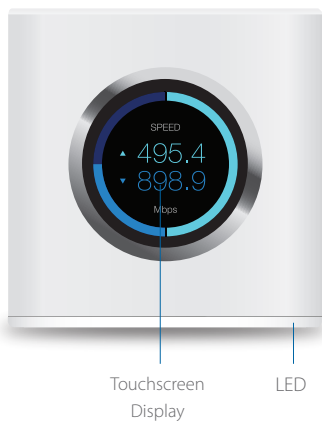

Router

Touchscreen Display LED

Gigabit LAN Ports WAN Port Power Port

MeshPoint

Adjust the Antenna for optimal signal reception

MESH WI-FI SYSTEM

Model: AFi-HD

The AmpliFi HD (High Density) Mesh Wi-Fi System includes an AmpliFi Mesh Router and two wireless MeshPoints. It combines deployment flexibility and maximum Wi-Fi coverage for your home.