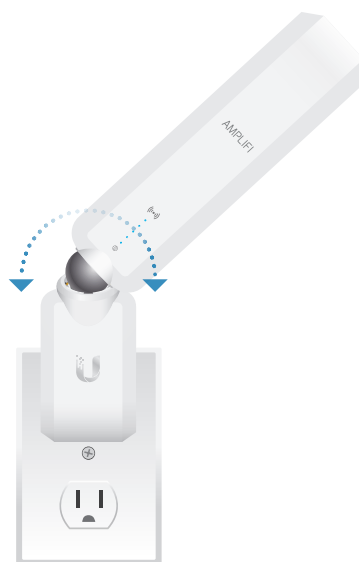

Router

Touchscreen Display LED

Gigabit LAN Ports WAN Port Power Port

MeshPoint

Adjust the Antenna for optimal signal reception

MESH WI-FI SYSTEM

Model: AFi-HD

The AmpliFi HD (High Density) Mesh Wi-Fi System includes an AmpliFi Mesh Router and two wireless MeshPoints. It combines deployment flexibility and maximum Wi-Fi coverage for your home.