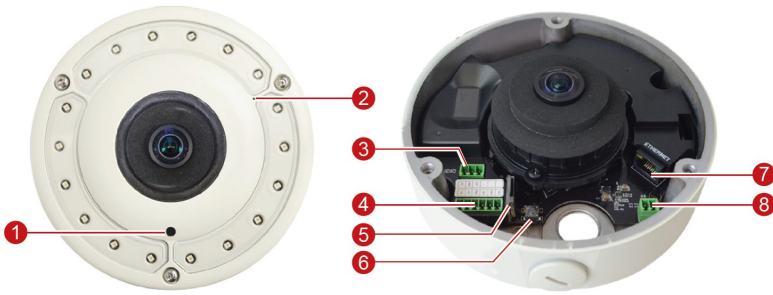

General

Power Source	DC 12V, PoE Class 3 (IEEE802.3af)
Power Consumption	12.95 W (PoE)
Dimensions	(Ø x H): 152.00mm x 71.00mm (6.0" x 2.8")
Environmental Casing	Weatherproof (IP68), Vandal proof (IK10)
Mount Type	Surface, Rough Surface, Gang Box, Pendant, Tilted Mount, Wall Mount, Pole Mount, Corner Mount
Starting Temperature	-20°C ~ 50°C (-4°F ~ 122°F)
Operating Temperature	-40°C ~ 50°C (-40°F ~ 122°F)
Approvals	CE, FCC, IP68, NEMA 4X, IK10
Warranty	3 Year(s)

Extended Warranty

2 Year(s)

* To be available through future firmware upgrade

► Photo Indication

- 1 Light Sensor
- 2 Built-in Microphone
- 3 Audio and Video Output
- 4 Input / Output Connector
 - DC 12V Power Input
 - Digital Input / Output
- 5 Memory Card Slot
- 6 Reset Button
- 7 Ethernet Port
- 8 Audio Input / Output