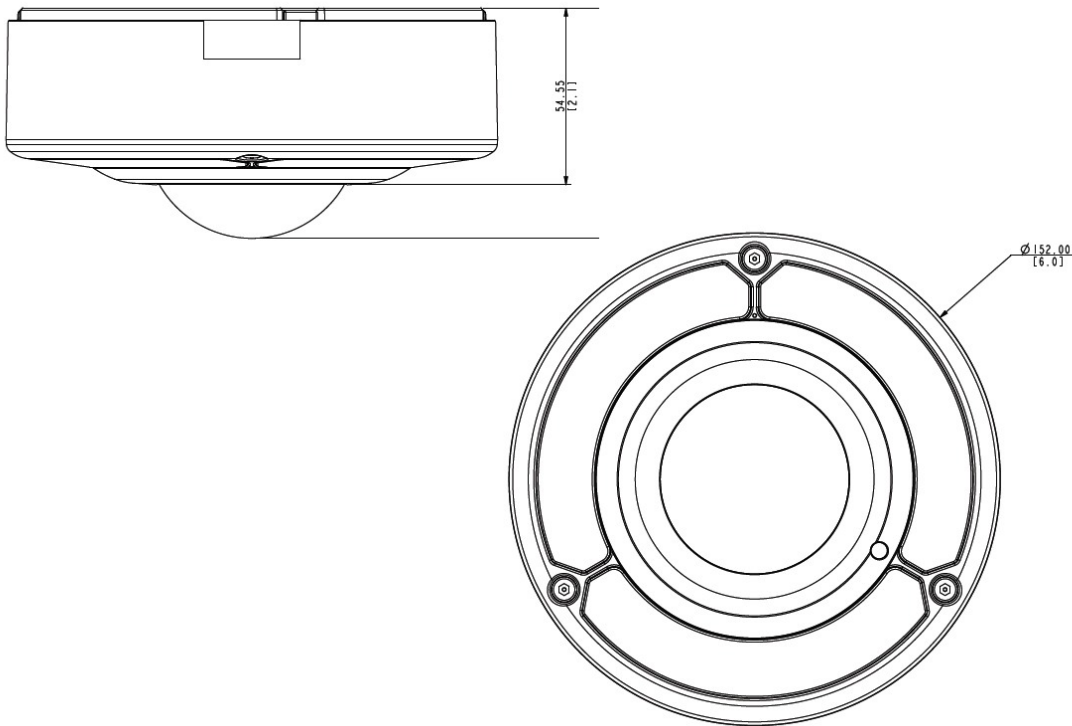

General

Power Source	DC 12V, PoE Class 3 (IEEE802.3af)
Power Consumption	12.95 W (PoE)
Dimensions	(Ø x H): 152.00mm x 71.00mm (6.0" x 2.8")
Environmental Casing	Weatherproof (IP68), Vandal proof (IK10)
Mount Type	Surface, Rough Surface, Gang Box, Pendant, Tilted Mount, Wall Mount, Pole Mount, Corner Mount
Starting Temperature	-20°C ~ 50°C (-4°F ~ 122°F)
Operating Temperature	-40°C ~ 50°C (-40°F ~ 122°F)
Approvals	CE, FCC, IP68, NEMA 4X, IK10
Warranty	3 Year(s)

► Dimension Diagram

Unit: mm [inch]

▶ Related Products

Mounting Accessories - Camera Mount

PMAX-0101		Mount Kit for all Dome Cameras (except Mini Domes)
PMAX-0102		Straight Tube
PMAX-0103		Straight Tube with Bracket
PMAX-0104		Extension Tube
PMAX-0302		Gooseneck with Bracket
PMAX-0303		Gooseneck
PMAX-0310		Tilted Wall Mount for Indoor Hemispheric/Fisheye Cameras
PMAX-0314		Heavy Duty Wall Mount for Outdoor Domes (for B8x, B9x, D7x, D8x, E7x [except E78], E8x, I7x)
PMAX-0330		10-Degree Tilted Wall Mount for Outdoor Hemispheric Cameras
PMAX-0338		35-Degree Tilted Wall Mount for Fisheye and Hemispheric Cameras
PMAX-0402		Corner Mount
PMAX-0503		Pole Mount (for PMA-0102, PMA-0312, PMA-0313, PMA-0314, PMA-0702, PMA-1106, PMA-1107), supports 5.25" to 8.5" Poles
PMAX-0504		Pole Mount (for B4x, B41x, E44, E45, E46, E48, E44A, E45A, E46A, E41x, I4x, PMA-0330), supports 3.25" to 7.0" Poles
PMAX-0505		Pole Mount (for B4x, B41x, E44, E45, E46, E48, E44A, E45A, E46A, E41x, I4x, PMA-0312, PMA-0313, PMA-0314, PMA-0330), supports 2" to 3" Poles
PMAX-0702		Junction Box for PTZ and Dome Cameras
PMAX-0802		Surface Mount for Outdoor Dome Cameras
PMAX-0804		Gang Box Converter for Outdoor Domes, supports Two-Gang Boxes
PMAX-0807		Gangbox Converter (for PMA-0102, PMA-0312, PMA-0313, PMA-0314, PMA-0321), supports Two-Gang Boxes