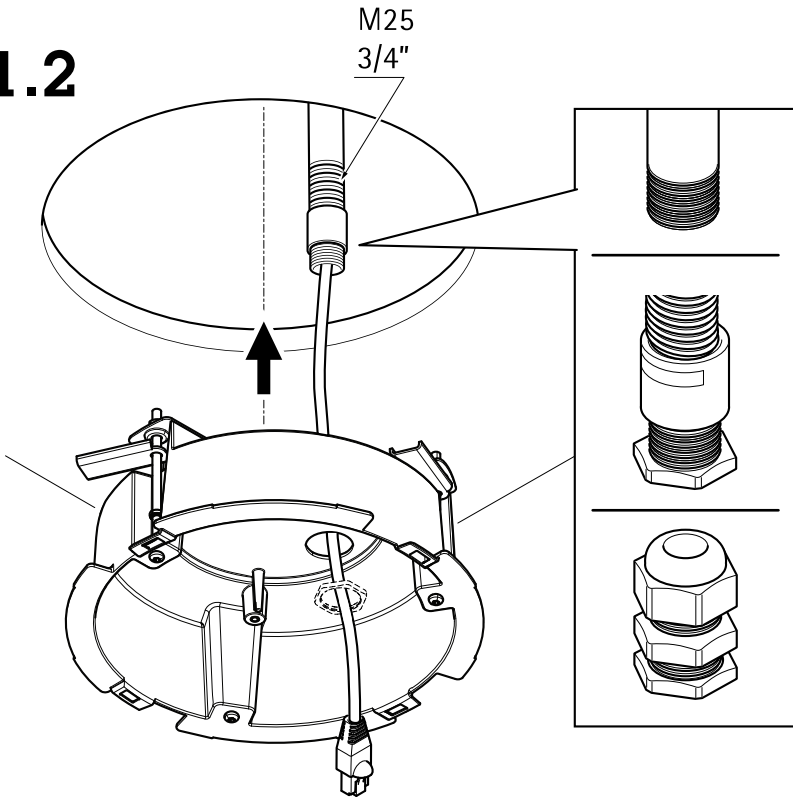

AXIS T94P01L Recessed Mount

Installation Guide

AXIS T94P01L Recessed Mount

1x

1x

AXIS M5525-E

4x

AXIS T94P01L Recessed Mount

If you install the product in an air handling system, you must use a metal conduit for the RJ45 cable to make it fire-proof.

1.1

1.2

AXIS T94P01L Recessed Mount

1.3

1.4

1.5

1.6