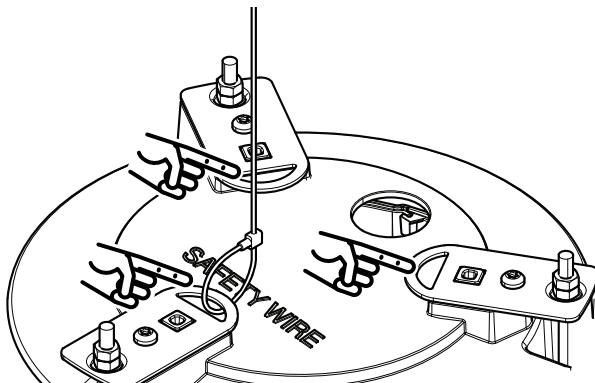

AXIS T94P01L Recessed Mount

Installation Guide

AXIS T94P01L Recessed Mount

1x

1x

AXIS M5525-E

4x

AXIS T94P01L Recessed Mount

If you install the product in an air handling system, you must use a metal conduit for the RJ45 cable to make it fire-proof.

1.1

1.2

AXIS T94P01L Recessed Mount

1.3

1.4

1.5

1.6