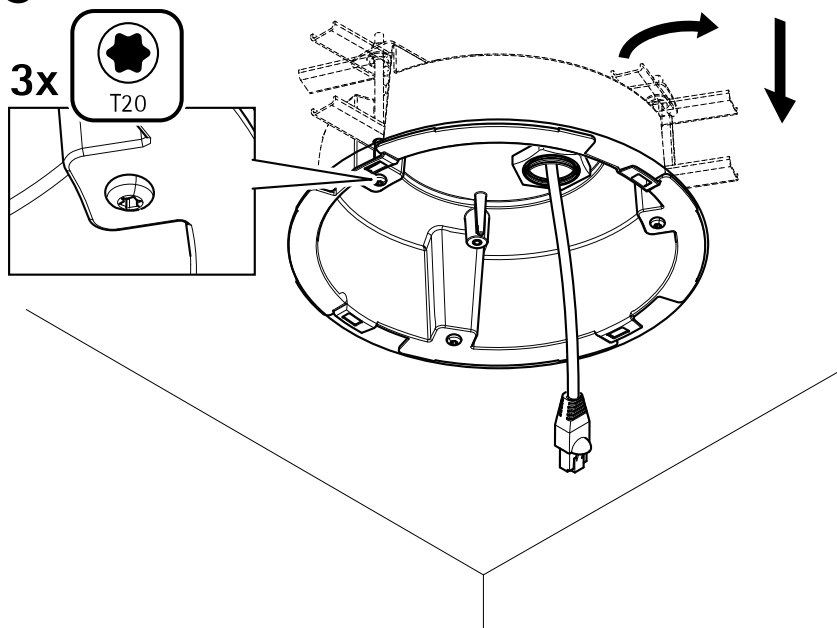

AXIS T94P01L Recessed Mount

Installation Guide

AXIS T94P01L Recessed Mount

1x

1x

AXIS M5525-E

4x

AXIS T94P01L Recessed Mount

If you install the product in an air handling system, you must use a metal conduit for the RJ45 cable to make it fire-proof.

1.1

1.2

AXIS T94P01L Recessed Mount

1.3

1.4

1.5

1.6