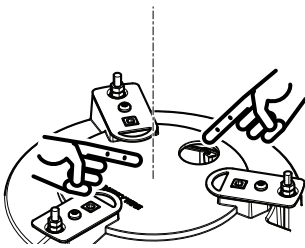

AXIS T94P01L Recessed Mount

Installation Guide

AXIS T94P01L Recessed Mount

1x

1x

AXIS M5525-E

4x

AXIS T94P01L Recessed Mount

If you install the product in an air handling system, you must use a metal conduit for the RJ45 cable to make it fire-proof.

1.1

1.2

AXIS T94P01L Recessed Mount

1.3

1.4

1.5

1.6