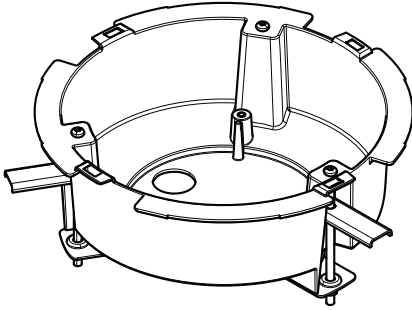

AXIS T94P01L Recessed Mount

Installation Guide

AXIS T94P01L Recessed Mount

1x

1x

AXIS M5525-E

4x

AXIS T94P01L Recessed Mount

If you install the product in an air handling system, you must use a metal conduit for the RJ45 cable to make it fire-proof.

1.1

1.2

AXIS T94P01L Recessed Mount

1.3

1.4

1.5

1.6