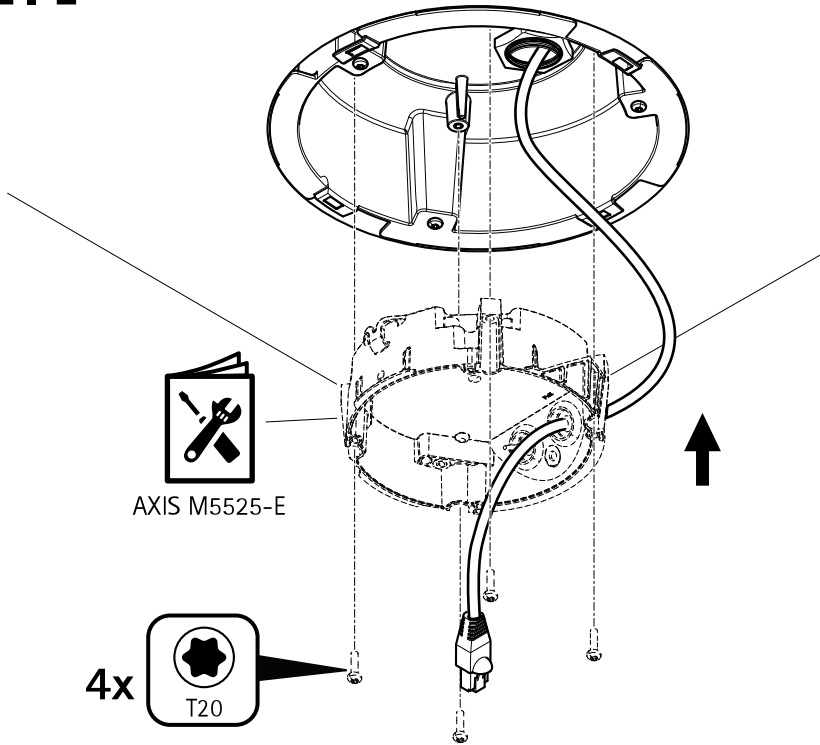

AXIS T94P01L Recessed Mount

Installation Guide

AXIS T94P01L Recessed Mount

1x

1x

AXIS M5525-E

4x

AXIS T94P01L Recessed Mount

If you install the product in an air handling system, you must use a metal conduit for the RJ45 cable to make it fire-proof.

1.1

1.2

AXIS T94P01L Recessed Mount

1.3

1.4

1.5

1.6