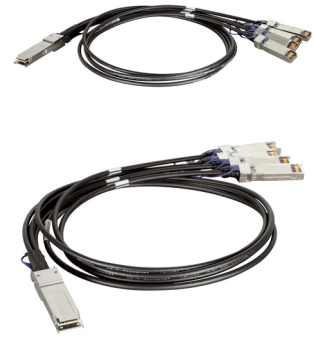

D-Link QSFP+ / 4xSFP+, 1m InfiniBand/fibre optic cable QSFP+ 4 x SFP+ Black

Brand : D-Link

Product code: DEM-CB100QXS-4XS

Product name : QSFP+ / 4xSFP+, 1m

40G Passive QSFP+ to four 10G SFP+ Twinaxial Direct Attach Cable, 1m

[D-Link QSFP+ / 4xSFP+, 1m InfiniBand/fibre optic cable QSFP+ 4 x SFP+ Black:](#)

The 40G Passive QSFP+ Twinaxial Direct Attach Cable is a high performance, high bandwidth and cost-effective connection solution that supports 40G Gigabit Ethernet. The 40G Passive QSFP+ Twinaxial Direct Attach Cable is designed to support high-density connections for switches with 40G interface, much faster than SFP+. There are three cable models, including the DEM-CB100QXS (one meter) and the DEM-CB300QXS (three meter). The DEM-CB100QXS-4XS QSFP+ to 4X SFP+ one-meter cable features a QSFP+ connector on one end, and four SFP+ connectors on the other end, allowing it to connect to up to four 10G servers. The 40G Passive QSFP+ Twinaxial Direct Attach Cable is certified to be compatible with D-Link products to provide you best performance and reliability.

D-Link QSFP+ / 4xSFP+, 1m. Cable length: 1 m, Connector 1: QSFP+, Connector 2: 4 x SFP+, Connector gender: Male/Male

Features		Logistics data	
Cable length *	1 m	Master (outer) cases per pallet (air)	30 pc(s)
InfiniBand protocol	✓	Products per pallet (air)	300 pc(s)
Connector 1 *	QSFP+	Pallet height (air)	146 cm
Connector 2 *	4 x SFP+	Pallet gross weight (sea)	233.9 kg
Connector gender	Male/Male	Master (outer) cases per pallet (sea)	42 pc(s)
Product colour *	Black	Products per pallet (sea)	420 pc(s)
Data transfer rate	40 Gbit/s	Pallet height (sea)	199 cm
Packaging data		Pallet gross width	120 cm
Package width	267 mm	Pallet gross length	110 cm
Package depth	317 mm	Shipping (inner) case width	33.6 cm
Package height	46 mm	Shipping (inner) case length	56.2 cm
Package weight	426 g	Shipping (inner) case height	26.5 cm
Logistics data		Shipping (inner) case gross weight	5.26 kg
Shipping (inner) case net weight	4.26 kg	Products per shipping (inner) case	10 pc(s)
Pallet gross weight (air)	170.8 kg