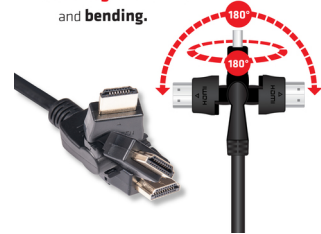

CLUB3D HDMI 2.0 4K60Hz UHD 360 Degree Rotary cable 2m/6.74ft

Brand : CLUB3D

Product code: CAC-1360

Product name : HDMI 2.0 4K60Hz UHD 360 Degree Rotary cable 2m/6.74ft

- Supports HDMI 2.0 specifications
 - Up to 360 Degree Rotate/Swivel Connectors
 - Resolution support up to 4096 x 2160 at 60Hz
- HDMI 2.0 4K60Hz UHD 360 Degree Rotary cable 2m/6.74ft

CLUB3D HDMI 2.0 4K60Hz UHD 360 Degree Rotary cable 2m/6.74ft:

The Club 3D HDMI™ 2.0 4K60Hz UHD 360° Rotary Cable can be twisted or turned to virtually any position. The Rotator connectors feature a center ball joint design that enables a 360 degree rotation and bending. The CAC-1360 design ensures signal integrity in any position and its flexibility makes it ideal for installations in tight/narrow spaces where standard connectors are hard to fit without having to bend the cable at sharp angles.

It fully supports the HDMI™ 2.0 with Ethernet specification, ensuring that video up to 4K UHD, 4096x2160p at 60Hz is supported, as well as audio and data streams.

Share

The **Rotator** connectors feature a center ball joint design that enables a **360 degree rotation** and **bending**.

Features		Features	
Cable length *	2 m	Plug and Play	✓
Connector 1 *	HDMI Type A (Standard)	Certificates	
Connector 2 *	HDMI Type A (Standard)	Compliance certificates	RoHS
Connector 1 gender *	Male	Certification	ROHS, FCC, CE EMI, WEEE
Connector 2 gender *	Male	Weight & dimensions	
Connector 1 form factor	Rotating	Weight	111 g
Connector 2 form factor	Rotating	Packaging data	
Product colour *	Black	Package width	145 mm
HDMI version	2.0	Package depth	45 mm
3D	✓	Package height	145 mm
Audio Return Channel (ARC)	✓	Package weight	51 g
HDMI Ethernet channel	✓	Package type	Box
HDCP	✓	Quantity per pack *	1 pc(s)
Data transfer rate	18 Gbit/s	Logistics data	
Maximum resolution	4096 x 2160 pixels	Harmonized System (HS) code	84733080
Maximum refresh rate	60 Hz	Products per master (outer) case	10 pc(s)
Connector contacts plating *	Copper		