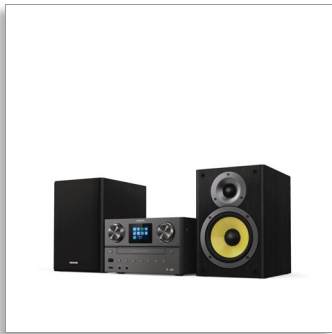

Philips
Micro Music System

Internet radio, DAB+

Bluetooth, USB
Spotify Connect, CD, MP3-CD
100 W

TAM8905

Love it all. Play it loud.

Fill your room with the sounds you love. With Internet radio, Spotify Connect, Bluetooth and a CD player, this attractive micro system can play it all. You can also tune in to DAB+ or FM radio--all in big 100 W sound.

Big sound for your music

- All your music, podcasts and more
- Bass-reflex loudspeakers. Crisp highs and rich low tones
- 5.25" woofer. Dome tweeters. 100 W maximum output power
- Digital Sound Control. Choose a preset sound style

- At home in your home
- AC-powered. Remote control
- Main unit dimensions: 230 x 145 x 262 mm
- Speaker dimensions: 174 x 260.6 x 229 mm

PHILIPS

Specifications

Sound

- Speaker enhancement: digital sound control
- Maximum output power (RMS): 100 W

Accessories

- Included accessories: Remote Control (with battery), FM antenna, Quick start guide, Warranty Leaflet

Power

- Power supply: 100-240 VAC, 50/60 Hz

Dimensions

- Main unit width: 230 mm
- Main unit depth: 262 mm
- Main unit height: 145 mm
- Main speaker dimensions (W x D): 174 x 229 mm
- Main speaker height: 260.6 mm
- Packaging depth: 335 mm
- Packaging height: 316 mm
- Packaging width: 620 mm
- Gross weight: 9.95 kg
- Net weight: 8.22 kg