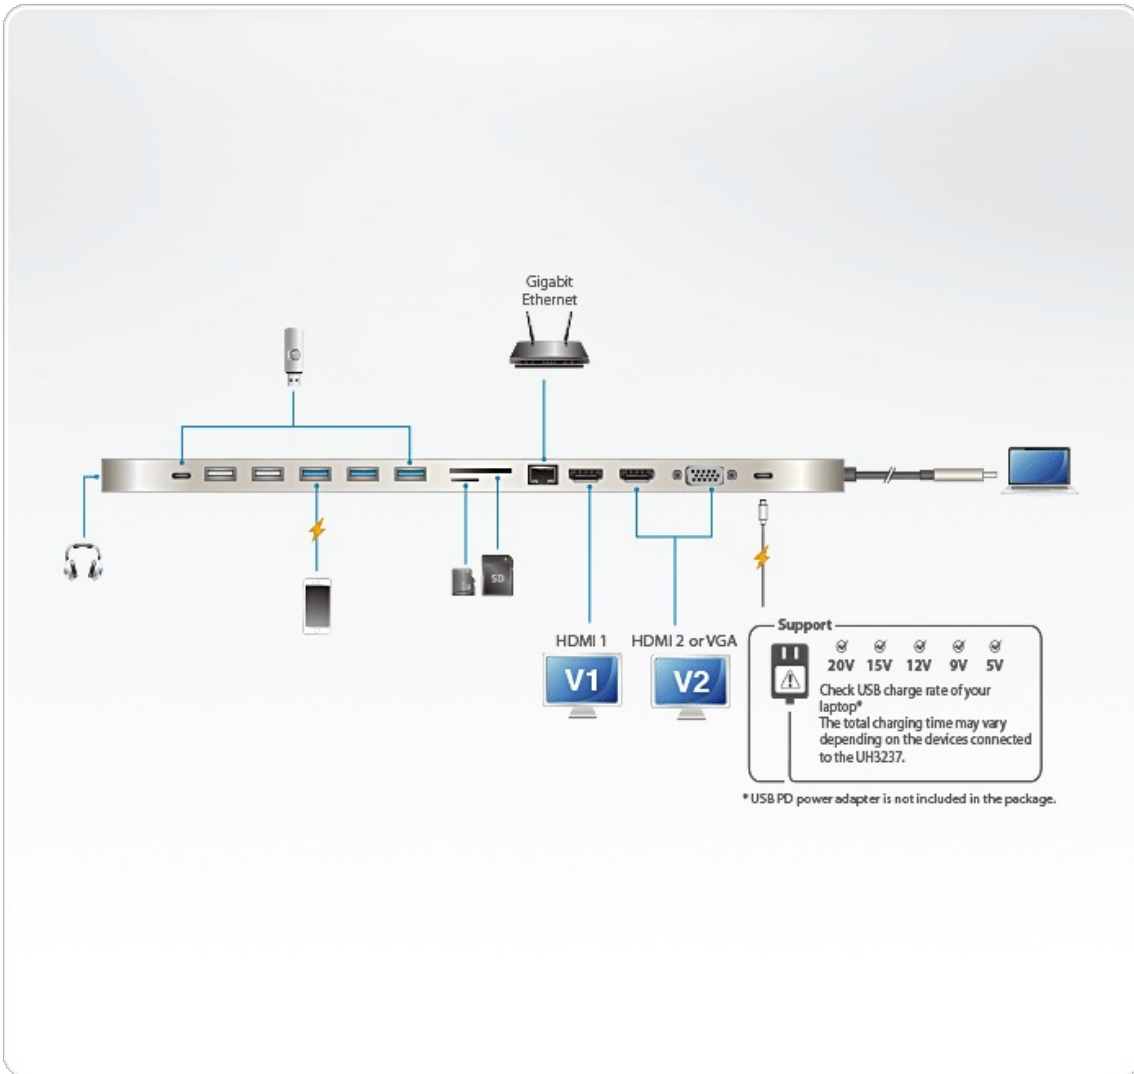

Diagram

ATEN International Co., Ltd.

3F., No.125, Sec. 2, Datong Rd., Sijhih District., New Taipei City 221, Taiwan
Phone: 886-2-8692-6789 Fax: 886-2-8692-6767
www.aten.com E-mail: marketing@aten.com

© Copyright 2015 ATEN® International Co., Ltd.
ATEN and the ATEN logo are trademarks of ATEN International Co., Ltd.
All rights reserved. All other trademarks are the property of their respective owners.