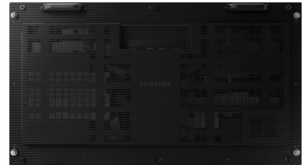

Samsung LH020IERKLS/EN video wall display Direct view LED (DVLED)

Brand : Samsung

Product code: LH020IERKLS/EN

Product name : LH020IERKLS/EN

- Captivate potential customers
- Easier, cost-saving installation
- Flexible design

IP20, 600nits, 60Hz, 360W, 2mm, 3840Hz

Samsung LH020IERKLS/EN. Display resolution: 480 x 270 pixels, Display technology: Direct view LED (DVLED), Display brightness: 600 cd/m²

Display		Design	
Display technology *	Direct view LED (DVLED)	Orientation *	Landscape
Display resolution	480 x 270 pixels	International Protection (IP) code	IP20
Pixel pitch *	2 x 2 mm	Power	
Display brightness *	600 cd/m ²	Power consumption (max)	360 W
Colour temperature (min)	-500 K	AC input voltage	100 - 240 V
Colour temperature (max)	6500 K	AC input frequency	50 - 60 Hz
Contrast ratio (typical)	4000:1	Operational conditions	
Native refresh rate	3840 Hz	Operating temperature (T-T)	0 - 40 °C
Viewing angle, horizontal	145°	Operating relative humidity (H-H)	10 - 80%
Viewing angle, vertical	145°		