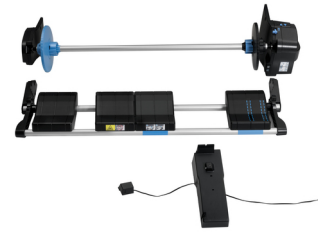

HP DesignJet 44-in Take-up Reel

Brand : HP

Product code: 1QF38A

Product name : DesignJet 44-in Take-up Reel

- Extend your productive time – even through the night. This accessory allows for unattended long run print jobs.
 - Be ready to deliver faster and meet client deadlines – your prints will be neatly collected straight from the printer.
 - Deliver your best work. Unattended printing lets you focus on your project.
- DesignJet 44-in Take-up Reel

[HP DesignJet 44-in Take-up Reel:](#)

HP Designjet Take-up Reels enable busy design professionals and print service providers to be more productive by maximising unattended printing – even overnight – and deliver neatly collected prints. HP DesignJet 44-in Take-up Reel. Device compatibility: Large format printer, Brand compatibility: HP, Compatibility: DesignJet Z6