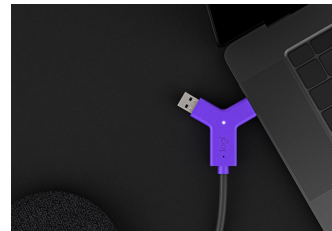

## Logitech Swytch AV-lähetin ja -vastaanotin musta, Violetti

**Tuotemerkki :** Logitech

**Tuotekoodi:** 952-000010

**Tuotteen nimi :** Swytch

Logitech Swytch. Malli: AV-lähetin ja -vastaanotin, Enimmäiserottelutarkkuus: 3840 x 2160 pikseliä, Kuvataajuus: 30 fps. Yhteysteknologia: Langallinen, USB-versio: 3.2 Gen 1 (3.1 Gen 1), USB-liitin: Micro-USB B, USB A-tyyppi, USB Type-C. Virtalähteen malli: AC, USB Power Delivery asti: 60 W. Vastaanottimen mitat (L x S x K): 164 x 90 x 27,4 mm, Lähettimen mitat (LxSxK): 120 x 120 x 27,4 mm. Pakkauksen leveys: 243 mm, Pakkauksen syvyys: 266 mm, Pakkauksen korkeus: 115 mm

Features		Ports & interfaces	
Type *	AV transmitter & receiver	DC-in jack	✓
Maximum resolution *	3840 x 2160 pixels	<b>Power</b>	
LED indicators	✓	Power source type	AC
Plug and Play	✓	USB Power Delivery (USB PD)	✓
Frame rate	30 fps	USB Power Delivery up to	60 W
Product colour	Black, Violet	<b>Weight &amp; dimensions</b>	
Windows operating systems supported	Windows 10	Receiver dimensions (WxDxH)	164 x 90 x 27.4 mm
Mac operating systems supported	Mac OS X 10.15 Catalina	Transmitter dimensions (WxDxH)	120 x 120 x 27.4 mm
Compatible products	Logitech Rally, MeetUp, GROUP, Microsoft Teams Rooms, Zoom Rooms	<b>Packaging data</b>	
<b>Ports &amp; interfaces</b>		Package width	243 mm
Connectivity technology *	Wired	Package depth	266 mm
HDMI in	1	Package height	115 mm
Number of HDMI outputs	1	Package weight	2.6 kg
HDMI version	2.0	<b>Packaging content</b>	
USB ports quantity	6	AC adapter included	✓
USB version	3.2 Gen 1 (3.1 Gen 1)	Cables included	HDMI, USB
USB connector type	Micro-USB B, USB Type-A, USB Type-C	Included power plug types	EU
USB 3.2 Gen 1 (3.1 Gen 1) Type-C ports quantity	2	Mounting kit	✓
USB 3.2 Gen 1 (3.1 Gen 1) Type-A ports quantity	3	<b>Logistics data</b>	
		Master (outer) case width	241 mm
		Master (outer) case length	278 mm
		Master (outer) case height	265 mm
		Master (outer) case gross weight	5.23 kg