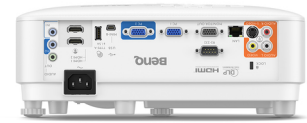

## BenQ MX825STH Short throw projector 3500 ANSI lumens DLP XGA (1024x768) White

**Brand :** BenQ

**Product code:** 9H.JMV77.13E

**Product name :** MX825STH

- 0.61 Short Throw Ratio  
 - SmartEco Power Saving Technology  
 - PointWrite Interactive Solution Compatible  
 DLP, 3500AL, XGA(1024x768), 4:3, 20000:1, 1 x 10W, 2 x D-sub in, D-sub out, RCA, S-Video in, 2 x HDMI, USB Type A, Mini USB Type B, RS232, RJ45, 260W, 33/29 dBA, 2.6 Kg  
 BenQ MX825STH. Projector brightness: 3500 ANSI lumens, Projection technology: DLP, Projector native resolution: XGA (1024x768). Light source type: Lamp, Service life of light source: 6000 h, Service life of light source (economic mode): 10000 h. Zoom type: Fixed, Offset: 115%. Supported graphics resolutions: 640 x 480 (VGA), 1024 x 768 (XGA), 1920 x 1200 (WUXGA), Supported video modes: 480i, 480p, 576i, 576p, 720p, 1080i, 1080p. Serial interface type: RS-232, HDMI connector type: Full-size