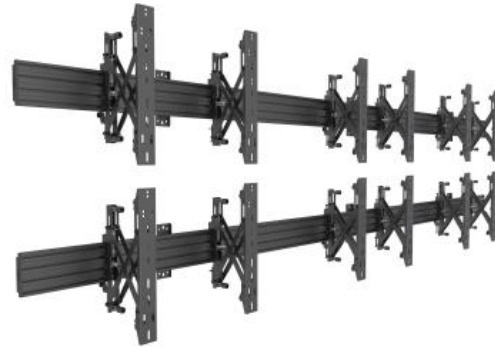

Ready when you are

M Wallmount Pro MBW3x2U Push In Pop Out Black

Article: 7 350 073 735 006

M Wallmount Pro MBW3x2U Push In Pop Out Black - Wall mount for LCD display, steel, 6 screen, single side, adjustable, VESA Max 400x400* - screen size: 32"-65" - black

Product category: PRO SERIES

Specification

M Wallmount Pro MBW3x2U Push In Pop Out Black

Article No:	7 350 073 735 006
For screen size:	32"-65"
Type:	Single Side MBW3U x 2
Universal & VESA standard:	Adjustable from 100x100 to 600x400 max 55" 600x400 max 65" 400x400 max Optional VESA 800x600, 1000x600
Material:	Steel, Aluminium, Plastic
Color:	Black
Surface Finish:	Powder coating
Weight:	52 kg
Measurements	348 x23.5x44.7cm per rail
Max Load:	30 kg per screen
Height adjustment:	Yes, 0-10mm
Depth adjustment:	Yes, 0-15mm
Tilt adjustment:	Yes, $\pm 4^\circ$
Cable Management:	Yes
Options:	M Pro Series Parts
Certifications:	
Warranty:	5 years