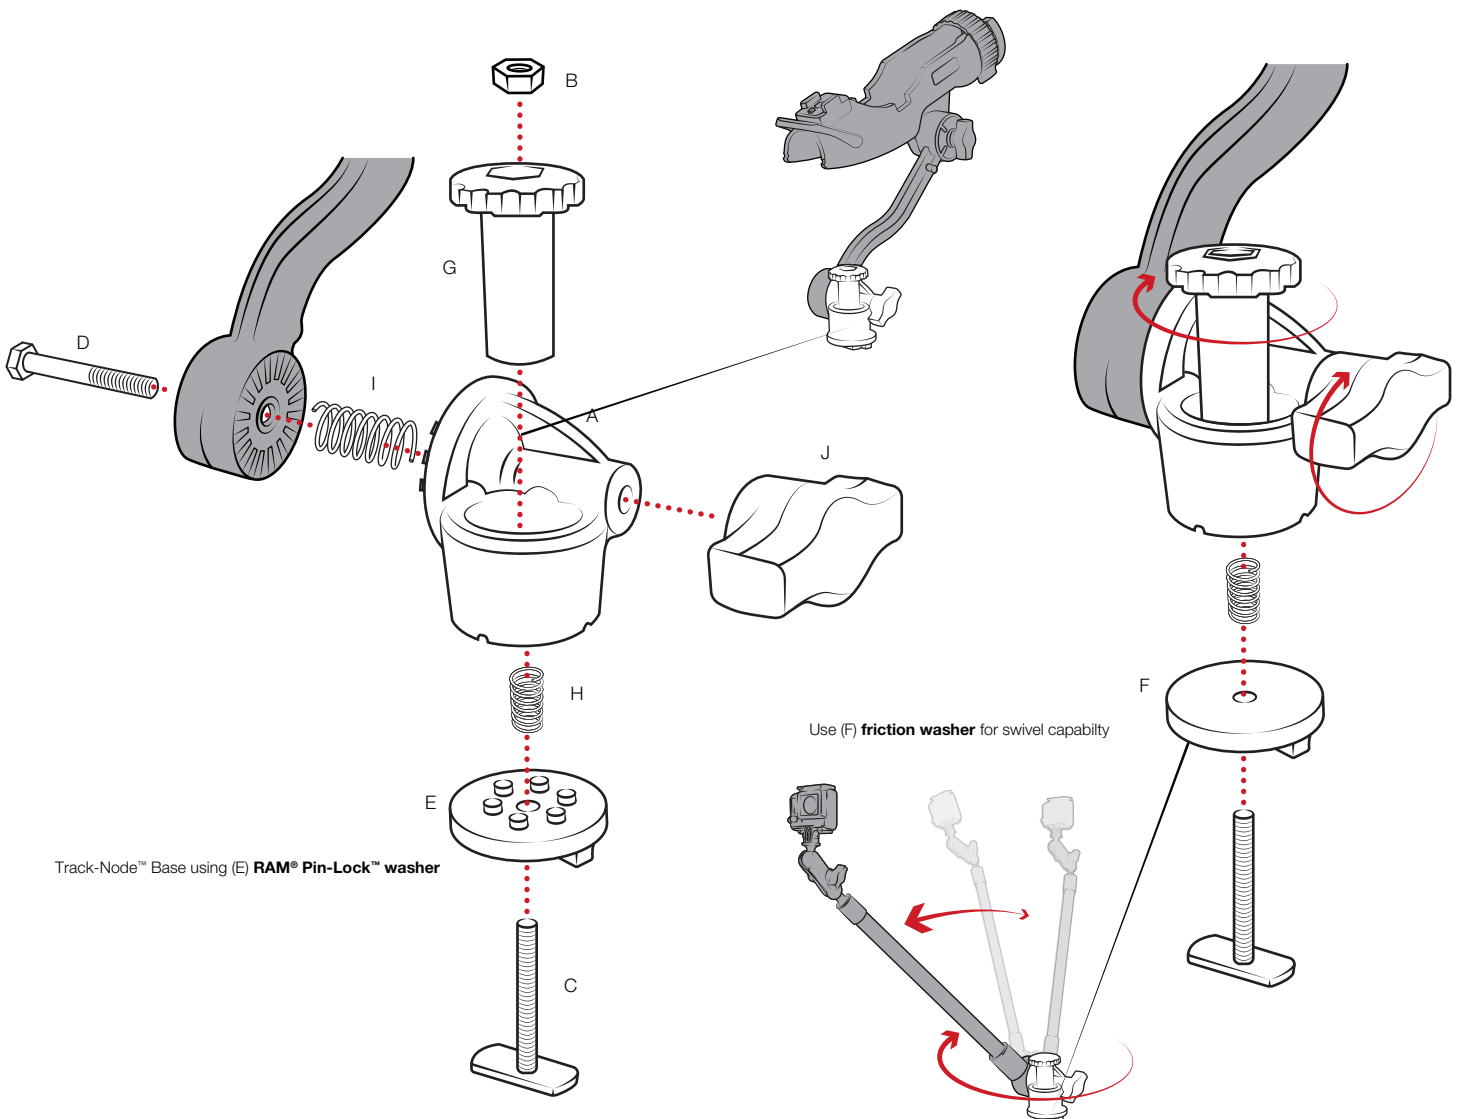

## Parts Index

\* not to scale

RPR-INS-411

### Safety Precaution

Do not install this product near or over an airbag deployment area or in a location that obstructs the driver's vision or interferes with vehicle operation. National Products, Inc does not assume responsibility or liability for any such personal injury, death or property damage.