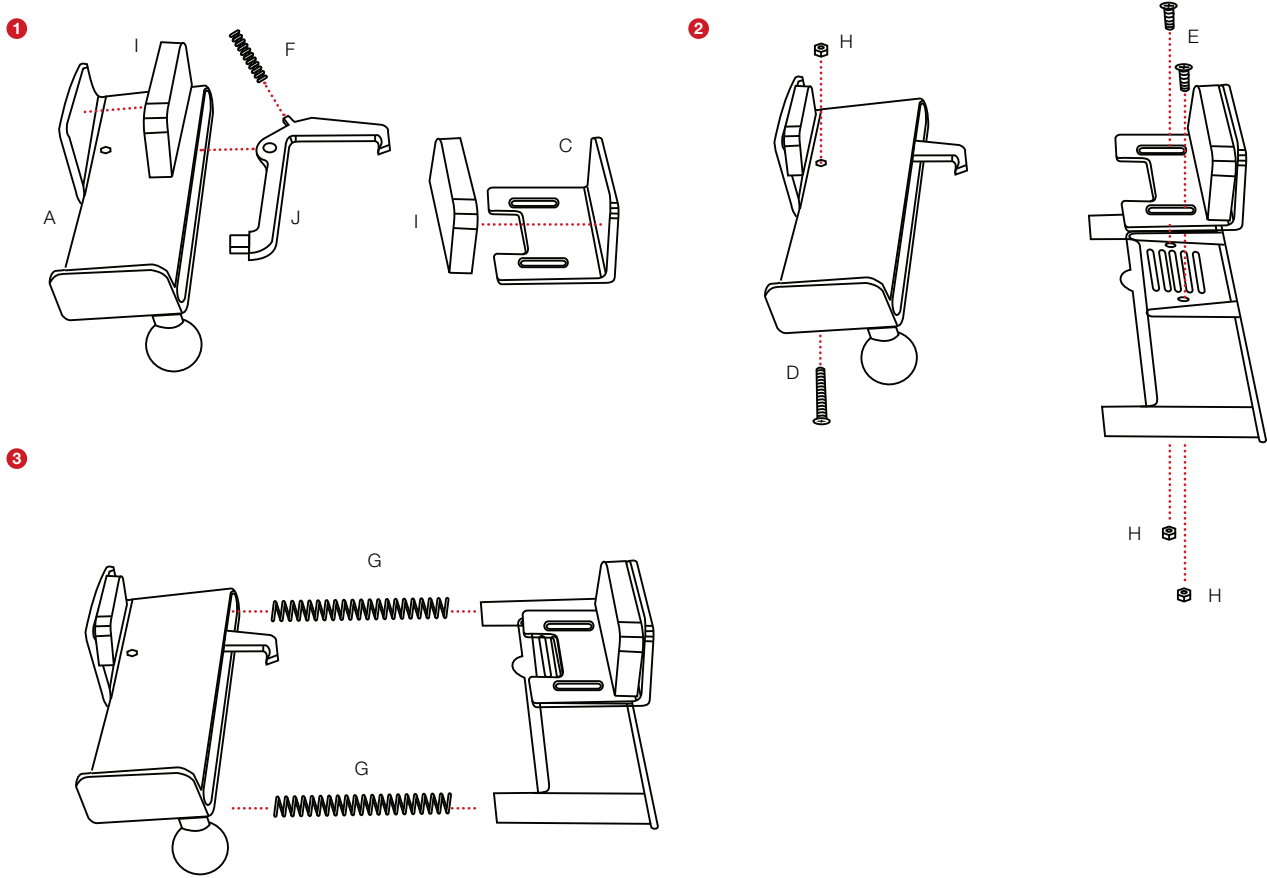

# Parts Index

\* not to scale

RMR-INS-120

## Safety Precaution

Do not install this product near or over an airbag deployment area or in a location that obstructs the driver's vision or interferes with vehicle operation. National Products, Inc does not assume responsibility or liability for any such personal injury, death or property damage.