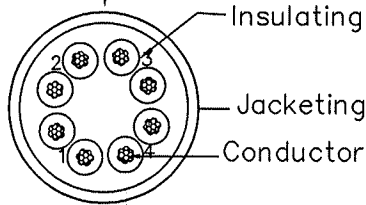

Marking: BLACK BOX CORPORATION GUARANTEED FOR LIFE(724)746-5500 -- GIGABASE CATEGORY 5E -- E196163-Y (UL)
c(UL) CM 60°C 4PR 24AWG ETL VERIFIED TIA/EIA-568-B.2 CAT5E TESTED TO 350MHZ PATCH CABLE

orange 2 white/orange	green 3 white/green
blue 1 white/blue	brown 4 white/brown

Attenuation (Maximum): 22.5dB @100MHz ; 45.8dB @350MHz
Cable Type: 4-pair UTP
Conductor Gauge: 24AWG, stranded
Frequency: Up to 350MHz
Impedance: 100±15 ohms
NEXT (Minimum): 35.3dB @100MHz ; 27.1dB @350MHz
PS-NEXT (Minimum): 32.3dB @100MHz ; 24.1dB @350MHz
Return Loss (Minimum): 19dB @100MHz ; 4.56dB @350MHz
Standards: TIA/EIA-568-B.2 Category 5E