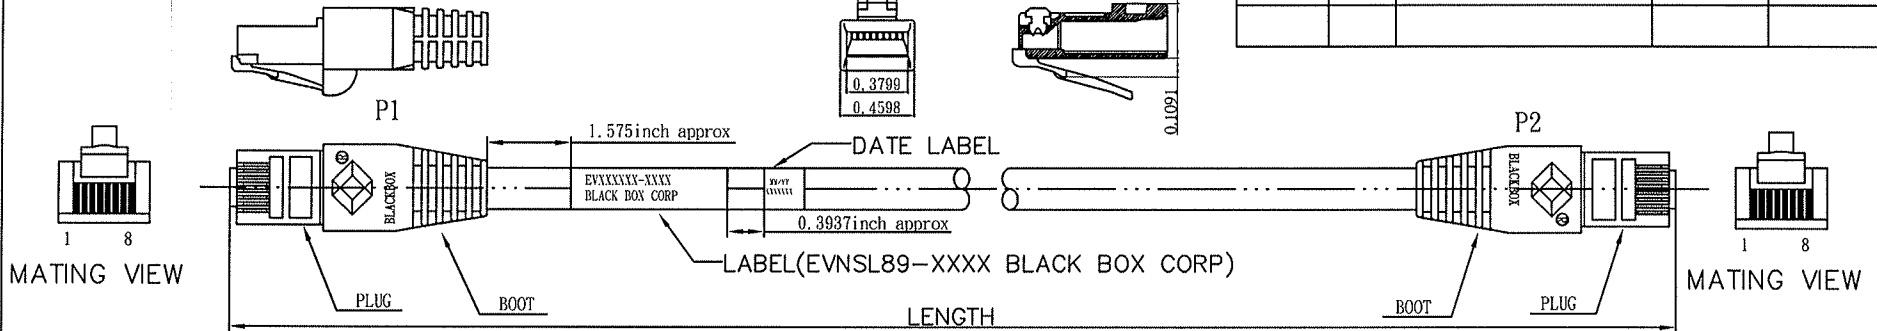

ROHS COMPLIANT

DATE	REV	DESCRIPTION	BY	CHKD
05/03	A/0	NEW	wuxiao	

Marking: BLACK BOX CORPORATION GUARANTEED FOR LIFE(724)746-5500 -- GIGABASE CATEGORY 5E -- E196163-Y (UL)
 c(UL) CM 60°C 4PR 24AWG ETL VERIFIED TIA/EIA-568-B.2 CAT5E TESTED TO 350MHZ PATCH CABLE