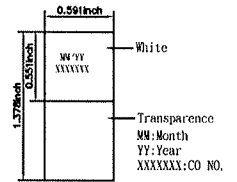

orange 2 white/orange	green 3 white/green
blue 1 white/blue	brown 4 white/brown

Attenuation (Maximum): 22.5dB @100MHz ; 45.8dB @350MHz
 Cable Type: 4-pair UTP
 Conductor Gauge: 24AWG, stranded
 Frequency: Up to 350MHz
 Impedance: 100±15 ohms
 NEXT (Minimum): 35.3dB @100MHz ; 27.1dB @350MHz
 PS-NEXT (Minimum): 32.3dB @100MHz ; 24.1dB @350MHz
 Return Loss (Minimum): 19dB @100MHz ; 4.56dB @350MHz
 Standards: TIA/EIA-568-B.2 Category 5E

Conductor	Bare Copper 24AWG 7/0.0077inch approx
Insulation	Thickness: MIN at any point: 0.0059inch MAX AVG: 0.0098inch Diameter: 0.0362inch approx
Jacketing PVC	Thickness: MIN at any point: 0.0165inch MAX AVG: 0.0189inch Diameter: 0.2126inch approx