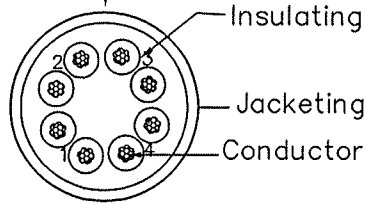

orange 2 white/orange	green 3 white/green
blue 1 white/blue	brown 4 white/brown

Attenuation (Maximum): 40.5dB @250MHz ; 62.1dB @550MHz  
 Cable Type: 4-pair UTP  
 Conductor Gauge: 24AWG, stranded  
 Frequency: Up to 550MHz  
 Impedance: 100±15 ohms  
 NEXT (Minimum): 38.3dB @250MHz ; 33.2dB @550MHz  
 PS-NEXT (Minimum): 36.3dB @250MHz ; 31.2dB @550MHz  
 Return Loss (Minimum): 15.6dB @250MHz ; 2.60dB @550MHz  
 Standards: TIA/EIA-568-B-2-1 Category 6

PINOUT			
PA/R	P1 (T568B)	WIRE	P2 (T568B)
1	1	WHT/ORG	1
	2	ORG	2
2	3	WHT/GRN	3
	6	GRN	6
3	4	BLU	4
	5	WHT/BLU	5
4	7	WHT/BRN	7
	8	BRN	8

Conductor	Bare Copper 24AWG 7/0.0077inch approx
Insulation	Thickness: MIN at any point: 0.0059inch MAX AVG: 0.0098inch Diameter: 0.0406inch approx
Jacketing PVC	Thickness: MIN at any point: 0.0181inch MAX AVG: 0.0213inch Diameter: 0.2323inch approx