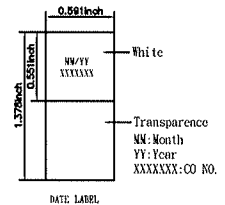

ROHS COMPLIANT

DATE	REV	DESCRIPTION	BY	CHKD
05/03	A/0	NEW	wuxiao	

Marking: BLACK BOX CORPORATION GUARANTEED FOR LIFE (724)746-5500 -- GIGATRUE CATEGORY 6 -- E196163-Y (UL) C(UL) CM 60°C 4PR 24AWG ETL VERIFIED TIA/EIA-568-B-2-1 CAT6 TESTED TO 550MHZ PATCH CABLE

orange 2 white/orange	green 3 white/green
blue 1 white/blue	brown 4 white/brown

Attenuation (Maximum): 40.5dB @250MHz ; 62.1dB @550MHz  
 Cable Type: 4-pair UTP  
 Conductor Gauge: 24AWG, stranded  
 Frequency: Up to 550MHz  
 Impedance: 100±15 ohms  
 NEXT (Minimum): 38.3dB @250MHz ; 33.2dB @550MHz  
 PS-NEXT (Minimum): 36.3dB @250MHz ; 31.2dB @550MHz  
 Return Loss (Minimum): 15.6dB @250MHz ; 2.60dB @550MHz  
 Standards: TIA/EIA-568-B-2-1 Category 6

PINOUT			
PA/R	P1 (T568B)	WIRE	P2 (T568B)
1	1	WHT/ORG	1
	2	ORG	2
2	3	WHT/GRN	3
	6	GRN	6
3	4	BLU	4
	5	WHT/BLU	5
4	7	WHT/BRN	7
	8	BRN	8

Conductor	Bare Copper 24AWG 7/0.0077inch approx
Insulation	Thickness: MIN at any point: 0.0059inch MAX AVG: 0.0098inch Diameter: 0.0406inch approx
Jacketing PVC	Thickness: MIN at any point: 0.0181inch MAX AVG: 0.0213inch Diameter: 0.2323inch approx