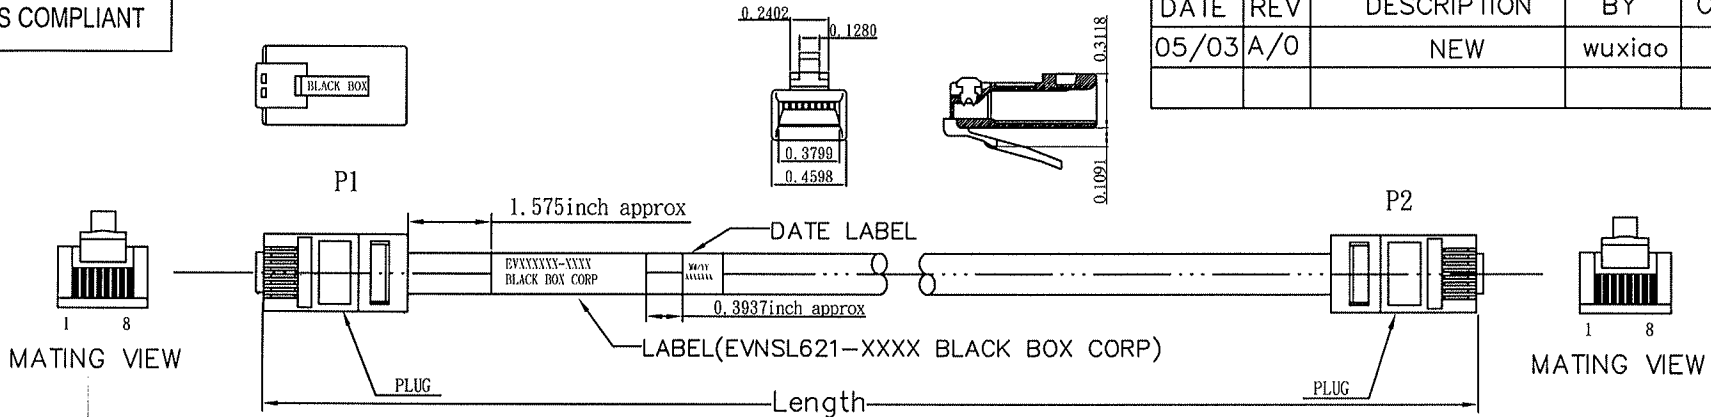

ROHS COMPLIANT

DATE	REV	DESCRIPTION	BY	CHKD
05/03	A/0	NEW	wuxiao	

Marking: BLACK BOX CORPORATION GUARANTEED FOR LIFE (724)746-5500 -- GIGATRUE CATEGORY 6 -- E196163-Y (UL) C(UL) CM 60°C 4PR 24AWG ETL VERIFIED TIA/EIA-568-B-2-1 CAT6 TESTED TO 550MHZ PATCH CABLE

PINOUT			
PA/R	P1 (T568B)	WIRE	P2 (T568B)
1	1	WHT/ORG	1
	2	ORG	2
2	3	WHT/GRN	3
	6	GRN	6
3	4	BLU	4
	5	WHT/BLU	5
4	7	WHT/BRN	7
	8	BRN	8

Conductor	Bare Copper 24AWG 7/0.0077inch approx
Insulation	Thickness: MIN at any point: 0.0059inch MAX AVG: 0.0098inch Diameter: 0.0406inch approx
Jacketing PVC	Thickness: MIN at any point: 0.0181inch MAX AVG: 0.0213inch Diameter: 0.2323inch approx

WIRE	CAT. 6 UTP Stranded 24AWG*4P
PLUG	Assembly 8P8C 50U" (1.27 μm) Gold 3 piece Plug (film+stand+plug)
XXXX=Length	1FT 2FT 3FT 4FT 5FT 6FT 7FT 10FT 15FT 20FT 25FT 30FT 50FT 100FT

RJ45 Plugs Standard - IEC 60603-7