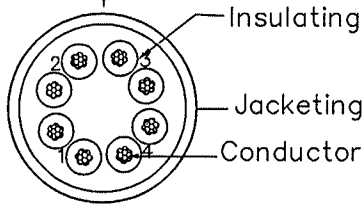

orange 2 green 3
white/orange white/green

blue 1 brown 4
white/blue white/brown

Attenuation (Maximum): 19.8dB @250MHz; 13dB @550MHz
Cable Type: 4-pair UTP
Conductor Gauge: 24AWG, stranded
Frequency: Up to 550MHz
Impedance: 100±15 ohms
NEXT (Minimum): 38.3dB @250MHz; 33.1dB @550MHz
PS-NEXT (Minimum): 36.3dB @250MHz; 31.2dB @550MHz
Return Loss (Minimum): 3.46dB @250MHz; 2.98dB @550MHz
Standards: TIA/EIA-568-B.2-1 Category 6

PINOUT			
PA/R	P1 (T568B)	WIRE	P2 (T568B)
1	1	WHT/ORG	1
	2	ORG	2
2	3	WHT/GRN	3
	6	GRN	6
3	4	BLU	4
	5	WHT/BLU	5
4	7	WHT/BRN	7
	8	BRN	8

Conductor	Bare Copper 24AWG 7/0.0077inch approx
Insulation	Thickness: MIN at any point: 0.0059inch MAX AVG: 0.0098inch Diameter: 0.0406inch approx
Jacketing PVC	Thickness: MIN at any point: 0.0181inch MAX AVG: 0.0213inch Diameter: 0.2323inch approx