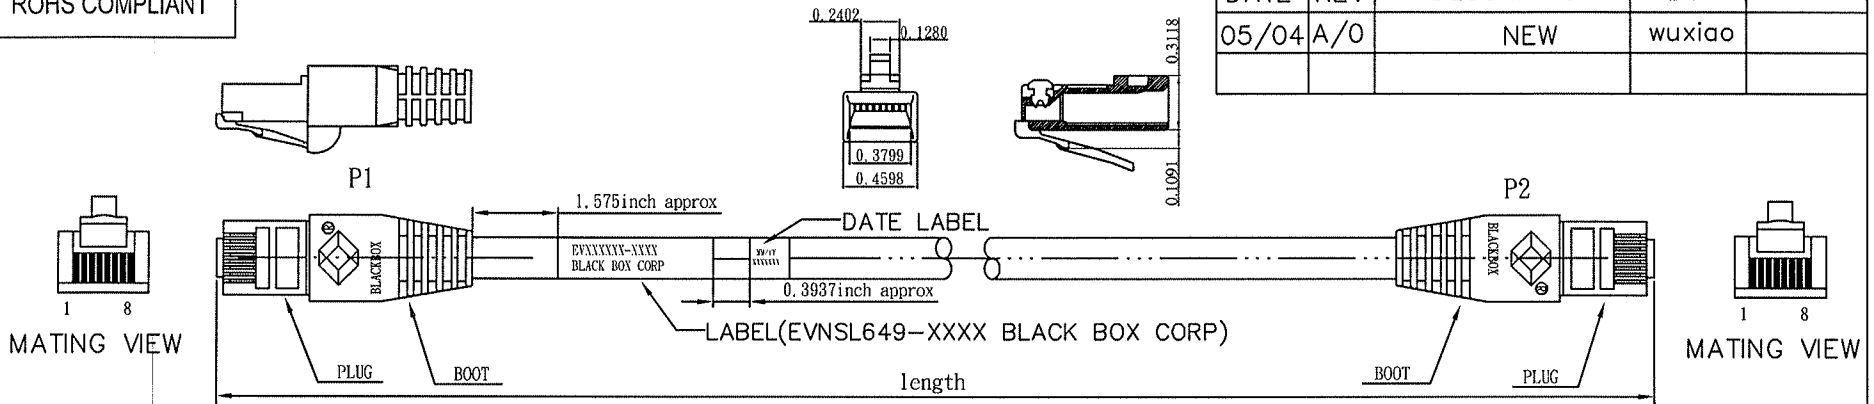

ROHS COMPLIANT

DATE	REV	DESCRIPTION	BY	CHKD
05/04	A/0	NEW	wuxiao	

Marking: BLACK BOX CORPORATION GUARANTEED FOR LIFE (724) 746-5500 — GIGATRUE CATEGORY 6 — E196163-Y (UL) C(UL) CM
60°C 4PR 24AWG ETL VERIFIED TIA/EIA-568-B.2-1 CAT6 TESTED TO 550MHZ PATCH CABLE

PINOUT			
PA/R	P1 (T568B)	WIRE	P2 (T568B)
1	1	WHT/ORG	1
	2	ORG	2
2	3	WHT/GRN	3
	6	GRN	6
3	4	BLU	4
	5	WHT/BLU	5
4	7	WHT/BRN	7
	8	BRN	8

Conductor	Bare Copper 24AWG 7/0.0077inch approx
Insulation	Thickness: MIN at any point: 0.0059inch MAX AVG: 0.0098inch Diameter: 0.0406inch approx
Jacketing PVC	Thickness: MIN at any point: 0.0181inch MAX AVG: 0.0213inch Diameter: 0.2323inch approx

WIRE	CAT.6 UTP Stranded 24AWG*4P
PLUG	Assembly+BOOT 8P8C 50U" (1.27 μm) Gold 3 piece Plug (film+stand+plug)
XXXX=Length	1FT 2FT 3FT 4FT 5FT 6FT 7FT 10FT 15FT 20FT 25FT 30FT 50FT 100FT

RJ45 Plugs Standard - IEC 60603-7