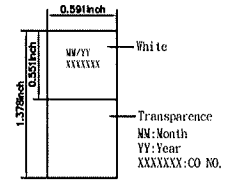

orange 2 green 3
white/orange white/green

blue 1 brown 4
white/blue white/brown

Attenuation (Maximum): 19.8dB @250MHz; 13dB @550MHz
Cable Type: 4-pair UTP
Conductor Gauge: 24AWG, stranded
Frequency: Up to 550MHz
Impedance: 100±15 ohms
NEXT (Minimum): 38.3dB @250MHz; 33.1dB @550MHz
PS-NEXT (Minimum): 36.3dB @250MHz; 31.2dB @550MHz
Return Loss (Minimum): 3.46dB @250MHz; 2.98dB @550MHz
Standards: TIA/EIA-568-B.2-1 Category 6

PINOUT			
PA/R	P1 (T568B)	WIRE	P2 (T568B)
1	1	WHT/ORG	1
	2	ORG	2
2	3	WHT/GRN	3
	6	GRN	6
3	4	BLU	4
	5	WHT/BLU	5
4	7	WHT/BRN	7
	8	BRN	8

Conductor	Bare Copper 24AWG 7/0.0077inch approx
Insulation	Thickness: MIN at any point: 0.0059inch MAX AVG: 0.0098inch Diameter: 0.0406inch approx
Jacketing PVC	Thickness: MIN at any point: 0.0181inch MAX AVG: 0.0213inch Diameter: 0.2323inch approx