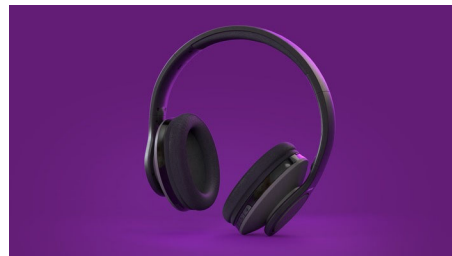

UPC

- UPC: 8 40063 20196 5

TAH6206BK/00

Highlights

Always clear sound

Perfectly tuned 40 mm drivers give clear, sparkling sound with great bass — perfect for everything you love to watch. The full-size ear cups have an over-ear fit for great passive noise isolation. You won't miss a line of dialogue and you won't disturb others.

Lightweight and comfortable

The lightweight design is super comfortable—ideal if you're bingeing a late-night series and don't want to upset the neighbours! The headband and soft, cushioned ear cups are adjustable, making it easy to find your best fit.