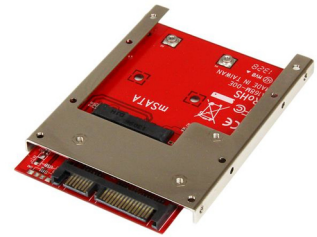

StarTech.com mSATA SSD to 2.5in SATA Adapter Converter

Brand : StarTech.com

Product code: SAT32MSAT257

Product name : mSATA SSD to 2.5in SATA Adapter Converter

StarTech.com mSATA SSD to 2.5in SATA Adapter Converter - mSATA to SATA Adapter for 2.5in bay with Open Frame Bracket and 7mm Drive Height

[StarTech.com mSATA SSD to 2.5in SATA Adapter Converter:](#)

Vastly increase system performance by adding the speed of an mSATA SSD in any 2.5" SATA application, with the SAT32MSAT257 mSATA to SATA adapter.

Utilize the full potential of your SATA III controller, with an mSATA SSD reducing your DATA transfer bottle neck with file transfer speeds up to 6 Gbps. mSATA SSDs also save you money by reducing your power consumption over regular platter drives.

Help protect the health of your drive with an open frame design ensuring maximum heat dissipation.

The SAT32MSAT257 is backed by a StarTech.com 2-year warranty, and lifetime technical support.

The StarTech.com Advantage

- Maximize system speed by adding SSD performance
- Help prevent your drive from failure, with open frame aluminum housing providing excellent heat dissipation
- Reduce overall power consumption, with a high efficiency mSATA SSD

Ports & interfaces		System requirements	
Host interface *	SATA	Linux operating systems supported	✓
Output interface *	mSATA	Technical details	
SATA revision	3.0	Compliance certificates	RoHS
Design		Weight & dimensions	
Internal *	✓	Width	70 mm
Product colour	Black, Red, Silver	Depth	100 mm
Certification	CE, FCC	Height	7 mm
Features		Weight	48 g
Data transfer rate (max)	6 Gbit/s	Packaging data	
Operational conditions		Mounting brackets included	✓
Operating temperature (T-T)	-40 - 85 °C	Manual	✓
System requirements		Package width	174 mm
Windows operating systems supported	✓	Package depth	144 mm
Mac operating systems supported	✓	Package height	3 mm
		Package weight	33 g
		Logistics data	
		Harmonized System (HS) code	84733020