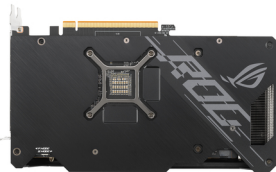

ASUS ROG -STRIX-RX6600XT-O8G-GAMING AMD Radeon RX 6600 XT 8 GB GDDR6

Brand : ASUS

Product family: ROG

Product code: 90YV0GN0-M0NA00

Product name : ROG-STRIX-RX6600XT-O8G-GAMING

- Axial-tech Fan Design features a smaller fan hub that facilitates longer blades and a barrier ring that increases downward air pressure
 - Dual ball fan bearings can last up to twice as long as sleeve bearing designs
 - Super Alloy Power II includes premium alloy chokes, solid polymer capacitors, and an array of high-current power stages
 - Dual BIOS switch lets you toggle between Quiet and Performance BIOS profiles sans software
 - Auto-Extreme Technology uses automation to enhance reliability
 - A vented backplate prevents hot air from recirculating through the cooling array
- 8 GB, GDDR6, 128-bit, PCI-Express 4.0, 3xDisplayPort, HDMI, 2.6 slot, RGB