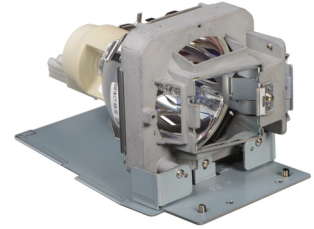

BenQ 5J.JFG05.001 projector lamp

Brand : BenQ

Product code: 5J.JFG05.001

Product name : 5J.JFG05.001

Lamp for MH750 / SX751/ SW752 / SH753/ SU754

BenQ 5J.JFG05.001. Brand compatibility: Benq, Compatibility: MH750 / SX751/ SW752 / SH753/ SU754