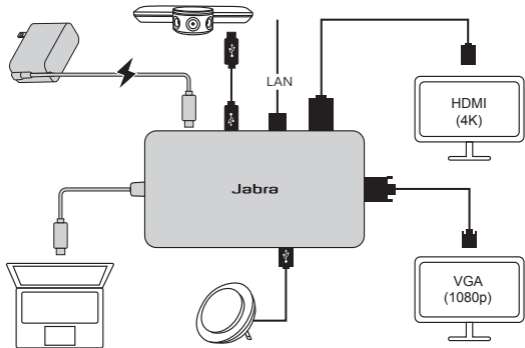

Jabra GN

Jabra PanaCast Hub

Declaration of Conformity can be found on www.jabra.com/doc

MADE IN CHINA
 MODEL: ENH001
 CAN ICES-3 (B) / NMB-3 (B)

R-R-GNs
 -ENH001

81-04508 A