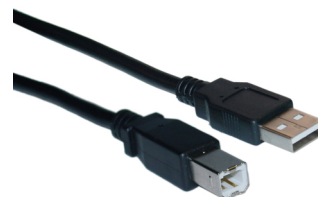

Fujitsu A-B, 3.8m USB cable USB A USB B Black

Brand : Fujitsu

Product code: RBG:11000146

Product name : A-B, 3.8m

Fujitsu A-B, 3.8m. Cable length: 3.8 m. Connector 1: USB A, Connector 2: USB B, Product colour: Black