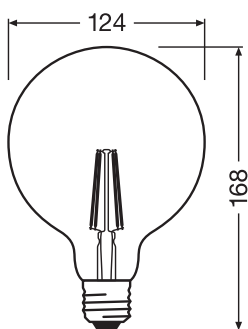

### Photometrical data

Light color (designation)	Warm White
Lumen main.fact.at end of nom.life time	0.93
Standard deviation of color matching	$\leq 6$ sdcn
Nominal luminous flux	540 lm
Luminous flux	540 lm
Luminous efficacy	90 lm/W
Adjustable color temperature	2500 K
Color temperature	2500 K
Color rendering index Ra	80
Flickering metric (Pst LM)	1.0
Stroboscope effect metric (SVM)	0.9

### Light technical data

Beam angle	300 °
Starting time	< 0.5 s

## Dimensions & Weight

Product weight	100.00 g
Diameter	124.00 mm
Length	168.00 mm
Width	124.00 mm
Height	124.00 mm
Outer bulb [PICOS]	G125