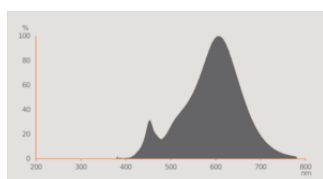

### Photometrical data

Light color (designation)	Warm White
Lumen main.fact.at end of nom.life time	0.93
Standard deviation of color matching	$\leq 6$ sdcn
Nominal luminous flux	540 lm
Luminous flux	540 lm
Luminous efficacy	90 lm/W
Adjustable color temperature	2500 K
Color temperature	2500 K
Color rendering index Ra	80
Flickering metric (Pst LM)	1.0
Stroboscope effect metric (SVM)	0.9