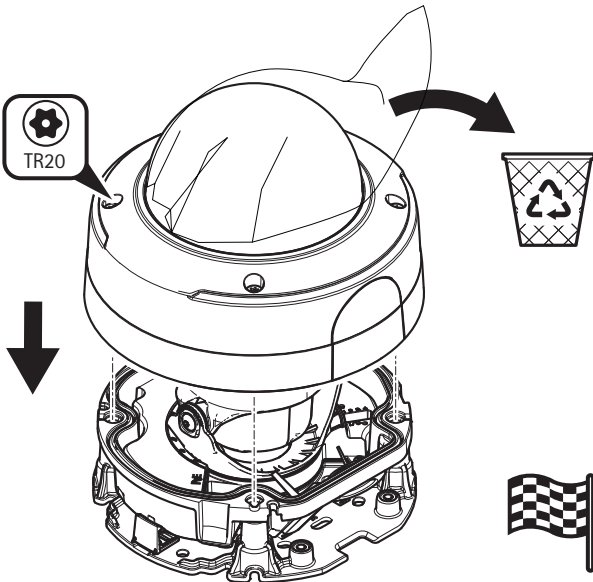

**AXIS TP3804-E Metal Casing White**

**1.1**

4x

**1.2**

**Installation Guide**

**1.3**

4x  
1.0 N m  
(0.7 lb ft)

1x