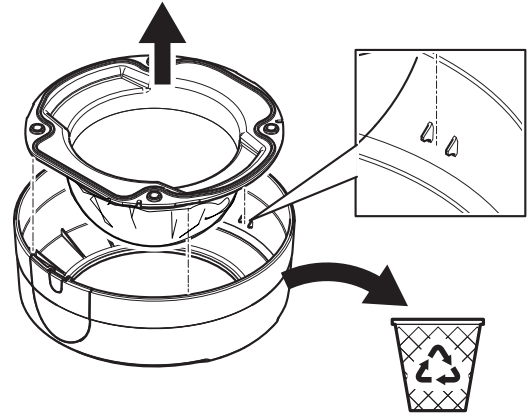

**AXIS TP3804-E Metal Casing White**

**1.1**

4x

**1.2**

**Installation Guide**

**1.3**

4x  
1.0 N m  
(0.7 lb ft)

1x