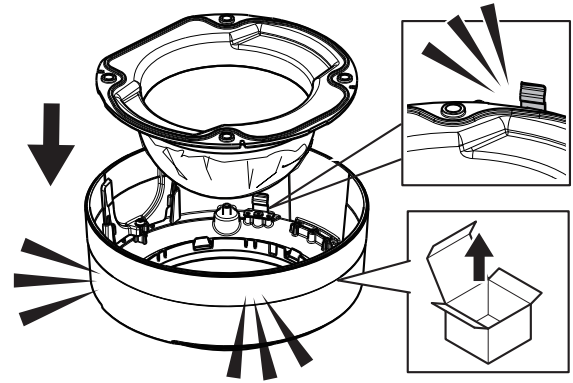

**AXIS TP3804-E Metal Casing White**

**1.1**

4x

**1.2**

**Installation Guide**

**1.3**

4x  
1.0 N m  
(0.7 lb ft)

1x