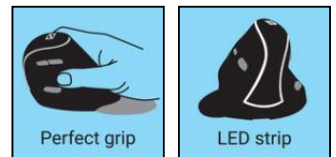

Wireless Vertical Mouse Pro

Item no.:

630-13

EAN:

5705730630132

The Sandberg Wireless Vertical Mouse Pro is an ergonomic alternative to a traditional computer mouse. The mouse is, so to speak, overturned on the side and the shape adapted to the grip of your hand, so that you get a more natural grip of the mouse. This alleviates the pressure on your wrist significantly, and thereby, reducing the risk for pain and joint injuries. Furthermore, this mouse is equipped with a magnetically detachable wrist rest for additional comfort. The mouse is wireless, avoiding the need for an irritating cable. You even avoid changing batteries thanks to the built-in rechargeable battery.

 More information:
 www.sandberg.world

Sandberg Wireless Vertical Mouse Pro

Specifications

General:
2.4 GHz GFSK technology
Working distance: Up to 10 metres

Mouse:
6 buttons
Wireless optical 800 / 1200 / 1800 / 2600/ 3400 DPI
Scroll wheel
Built-in rechargeable Li-ion battery
Built-in white LED light
75° vertical angle