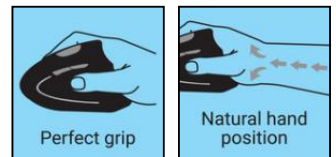

Wired Vertical Mouse

Item no.:

630-14

EAN:

5705730630149

The Sandberg Wired Vertical Mouse Pro is an ergonomic alternative to a traditional computer mouse. The mouse is, so to speak, overturned on the side and the shape adapted to the grip of your hand, so that you get a more natural grip of the mouse. This alleviates the pressure on your wrist significantly, and thereby, reducing the risk for pain and joint injuries. Connect the mouse to a USB port in your computer, and it works instantly.

More information:
 www.sandberg.world

Sandberg Wired Vertical Mouse

Specifications

USB interface
6 buttons
Scroll wheel
Optical sensor
Resolution: 800 / 1200 / 1600 / 2400 DPI
Cable length 1.5 metres

Compatible with: