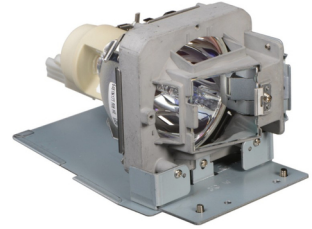

BenQ 5J.JFG05.A01 projector lamp

Brand : BenQ

Product code: 5J.JFG05.A01

Product name : 5J.JFG05.A01

Lamp for MH750 / SX751/ SW752 / SH753/ SU754

BenQ 5J.JFG05.A01. Brand compatibility: Benq, Compatibility: MH750 / SX751/ SW752 / SH753/ SU754