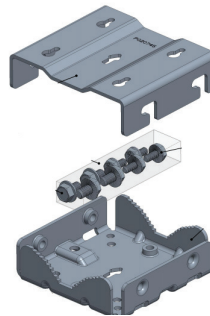

Mounting Bracket Guide

Mounting Bracket Selection Guide

Mounting Bracket

N000045L002A
Tilt Bracket Assembly

C000000L139
Telescope Mounting Kit

N000065L042A
Large Diameter Extension
Kit for Standard Integrated
Bracket

C000000L136A
cnWave Precision Mounting
Bracket

N000065L031A
Mounting Bracket
(integrated)

C000045L100A
5 GHz 450m AP Mounting
Bracket Kit (A005279)

N000900L022A
Adjustable Pole Bracket

C000045L101A
3 GHz 450m AP Mounting
Bracket Kit (A005466)

Mounting Bracket Selection Guide

Mounting Bracket

N000900L060A
ePMP 3000 Pole and Wall
Mount Bracket

N000000L128A
cnRanger Palisade RRH
Mounting Kit

Product	Mounting Bracket
PTP 550	N000045L002A
PTP 550E	N000045L002A
PTP 670	N000045L002A
PTP 48700	N000045L002A,N000065L042A,N000065L031A
PTP 78700	N000045L002A
60GHz cnWave V1000	N000900L022A
60GHz cnWave V3000	N000900L022A, C000000L139
60GHz cnWave V5000	C000000L136A,N000045L002A
PMP 450i Connectorized	N000045L002A,N000065L042A,N000065L031A
PMP 450i Integrated AP	C000045L005A
PMP 450i Integrated SM	N000045L002A,N000065L042A,N000065L031A
5Ghz PMP 450m	C000045L100A
3Ghz PMP 450m	C000045L101A
ePMP 3000	N000900L060A
ePMP Force 180	N000900L022A
ePMP Force 300-16	N000900L022A
3GHz cnRanger RRH	N000000L128A
2GHz cnRanger RRH	N000000L128A