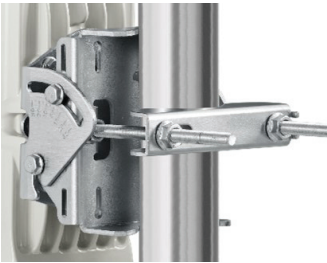

Mounting Bracket Guide

Mounting Bracket Selection Guide

Mounting Bracket

N000045L002A
Tilt Bracket Assembly

C000000L139
Telescope Mounting Kit

N000065L042A
Large Diameter Extension
Kit for Standard Integrated
Bracket

C000000L136A
cnWave Precision Mounting
Bracket

N000065L031A
Mounting Bracket
(integrated)

C000045L100A
5 GHz 450m AP Mounting
Bracket Kit (A005279)

N000900L022A
Adjustable Pole Bracket

C000045L101A
3 GHz 450m AP Mounting
Bracket Kit (A005466)