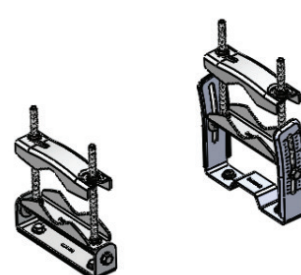

Mounting Bracket Guide

Mounting Bracket Selection Guide

Mounting Bracket

N000045L002A
Tilt Bracket Assembly

C000000L139
Telescope Mounting Kit

N000065L042A
Large Diameter Extension
Kit for Standard Integrated
Bracket

C000000L136A
cnWave Precision Mounting
Bracket

N000065L031A
Mounting Bracket
(integrated)

C000045L100A
5 GHz 450m AP Mounting
Bracket Kit (A005279)

N000900L022A
Adjustable Pole Bracket

C000045L101A
3 GHz 450m AP Mounting
Bracket Kit (A005466)

Mounting Bracket Selection Guide

Mounting Bracket

N000900L060A
ePMP 3000 Pole and Wall
Mount Bracket

N000000L128A
cnRanger Palisade RRH
Mounting Kit

Product	Mounting Bracket
PTP 550	N000045L002A
PTP 550E	N000045L002A
PTP 670	N000045L002A
PTP 48700	N000045L002A,N000065L042A,N000065L031A
PTP 78700	N000045L002A
60GHz cnWave V1000	N000900L022A
60GHz cnWave V3000	N000900L022A, C000000L139
60GHz cnWave V5000	C000000L136A,N000045L002A
PMP 450i Connectorized	N000045L002A,N000065L042A,N000065L031A
PMP 450i Integrated AP	C000045L005A
PMP 450i Integrated SM	N000045L002A,N000065L042A,N000065L031A
5Ghz PMP 450m	C000045L100A
3Ghz PMP 450m	C000045L101A
ePMP 3000	N000900L060A
ePMP Force 180	N000900L022A
ePMP Force 300-16	N000900L022A
3GHz cnRanger RRH	N000000L128A
2GHz cnRanger RRH	N000000L128A