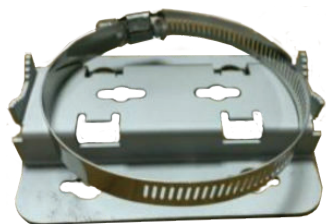

Mounting Bracket Guide

Mounting Bracket Selection Guide

Mounting Bracket

N000045L002A
Tilt Bracket Assembly

C000000L139
Telescope Mounting Kit

N000065L042A
Large Diameter Extension
Kit for Standard Integrated
Bracket

C000000L136A
cnWave Precision Mounting
Bracket

N000065L031A
Mounting Bracket
(integrated)

C000045L100A
5 GHz 450m AP Mounting
Bracket Kit (A005279)

N000900L022A
Adjustable Pole Bracket

C000045L101A
3 GHz 450m AP Mounting
Bracket Kit (A005466)

Mounting Bracket Selection Guide

Mounting Bracket

N000900L060A
ePMP 3000 Pole and Wall
Mount Bracket

N000000L128A
cnRanger Palisade RRH
Mounting Kit

Product	Mounting Bracket
PTP 550	N000045L002A
PTP 550E	N000045L002A
PTP 670	N000045L002A
PTP 48700	N000045L002A,N000065L042A,N000065L031A
PTP 78700	N000045L002A
60GHz cnWave V1000	N000900L022A
60GHz cnWave V3000	N000900L022A, C000000L139
60GHz cnWave V5000	C000000L136A,N000045L002A
PMP 450i Connectorized	N000045L002A,N000065L042A,N000065L031A
PMP 450i Integrated AP	C000045L005A
PMP 450i Integrated SM	N000045L002A,N000065L042A,N000065L031A
5Ghz PMP 450m	C000045L100A
3Ghz PMP 450m	C000045L101A
ePMP 3000	N000900L060A
ePMP Force 180	N000900L022A
ePMP Force 300-16	N000900L022A
3GHz cnRanger RRH	N000000L128A
2GHz cnRanger RRH	N000000L128A