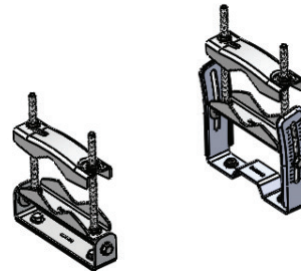

Mounting Bracket Guide

Mounting Bracket Selection Guide

Mounting Bracket

N000045L002A
Tilt Bracket Assembly

C000000L139
Telescope Mounting Kit

N000065L042A
Large Diameter Extension
Kit for Standard Integrated
Bracket

C000000L136A
cnWave Precision Mounting
Bracket

N000065L031A
Mounting Bracket
(integrated)

C000045L100A
5 GHz 450m AP Mounting
Bracket Kit (A005279)

N000900L022A
Adjustable Pole Bracket

C000045L101A
3 GHz 450m AP Mounting
Bracket Kit (A005466)