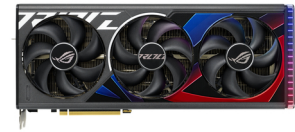

ASUS ROG -STRIX-RTX4080-O16G-GAMING NVIDIA GeForce RTX 4080 16 GB GDDR6X

Brand : ASUS

Product family: ROG

Product code: 90YV0IC0-M0NA00

Product name : ROG-STRIX-RTX4080-O16G-GAMING

- NVIDIA Ada Lovelace Streaming Multiprocessors: Up to 2x performance and power efficiency
 - 4th Generation Tensor Cores: Up to 2X AI performance
 - 3rd Generation RT Cores: Up to 2X ray tracing performance
 - Axial-tech fans scaled up for 23% more airflow
 - New patented vapor chamber with milled heatspreader for lower GPU temps
 - 3.5-slot design: massive fin array optimized for airflow from the three Axial-tech fans
 - Diecast shroud, frame, and backplate add rigidity and are vented to further maximize airflow and heat dissipation
 - Digital power control with high-current power stages and 15K capacitors to fuel maximum performance
 - Auto-Extreme precision automated manufacturing for higher reliability
 - GPU Tweak III software provides intuitive performance tweaking, thermal controls, and system monitoring
- ROG Strix GeForce RTX® 4080 16GB GDDR6X OC Edition buffed-up design with chart-topping thermal performance