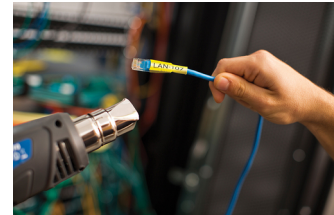

## Brother HSE-621E label-making tape

**Brand :** Brother

**Product code:** HSE-621E

**Product name :** HSE-621E

Brother HSE-621E. Product colour: Yellow, Brand compatibility: Brother. Quantity per pack: 1 pc(s)