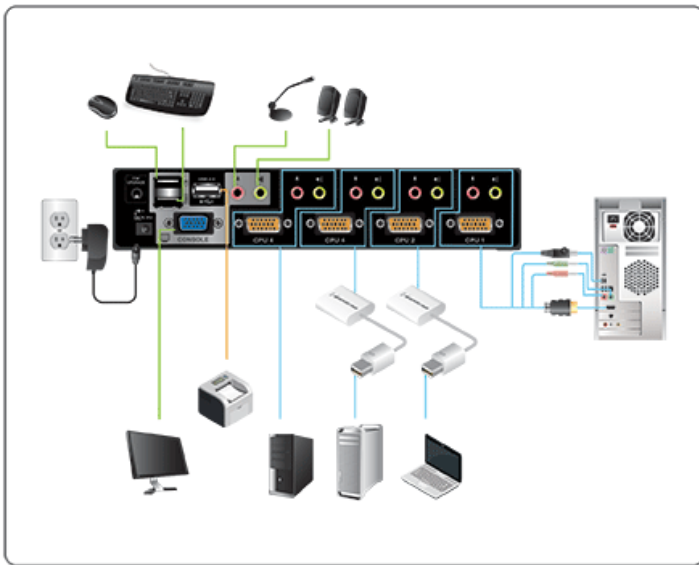

Requirements

Package Contents

• Console: • Monitor with VGA capabilities • USB or PS/2 keyboard and mouse • • Computers: • VGA or Mini DisplayPort port • USB or PS/2 connections • • Operating Systems: • Windows Vista®, Windows® 7, Windows® 8.1, Windows® 10 • Mac OS 9 to 10.x • Oracle® Solaris • Linux®, Unix and other USB supported systems** • • Optional: • Computers with sound support • 2.0 or 2.1 powered PC speakers • Microphone	• 1 x 4-Port USB KVMP Switch • 2 x Mini DisplayPort to VGA Adapters • 2 x Custom USB KVM Cable • 1 x PS/2 to USB Adapter • 1 x Firmware Upgrade Cable • 1 x Power Adapter • 1 x Installation Guide • 1 x Warranty Card

*IOGEAR's Display Emulation Technology provides the EDID support for Windows 7

**Additional drivers and support may be needed