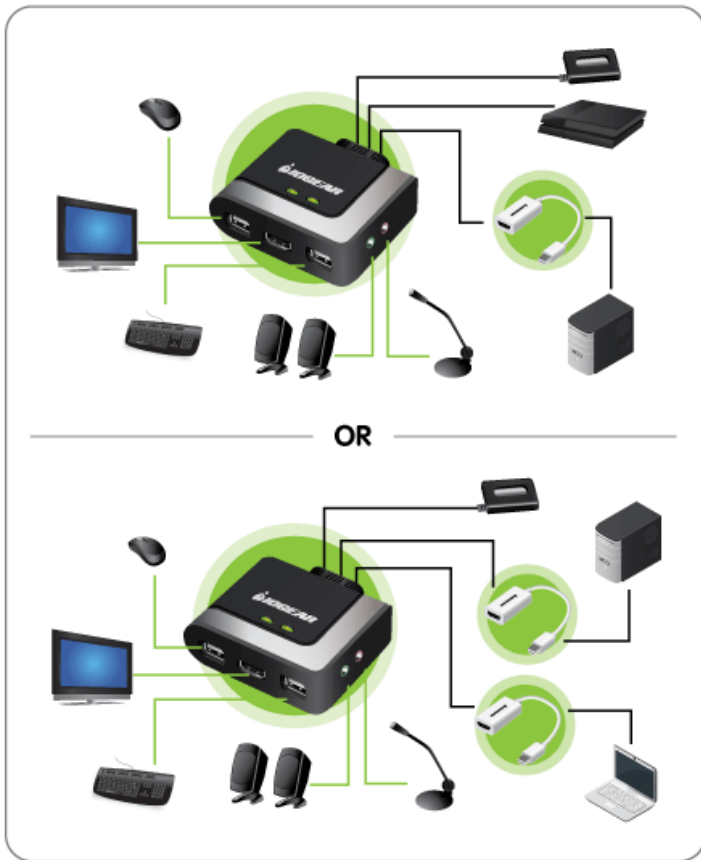

Requirements

Package Contents

Console:

- 1 HDMI display
- 1 set of USB keyboard and mouse

- 1 x 2-Port HD Cable KVM Switch
- 2 x MiniDisplay Port to HDMI Adapters
- 1 x Installation Guide
- 1 x Warranty Card

Computers:

- 1 HDMI or MiniDisplayPort port
- 2 USB ports

Operating Systems:

- Windows® XP, Windows Vista®, Windows® 7, Windows® 8, Windows® 8.1, Windows® 10
- Mac OS® X 9 to 10.x
- Oracle® Solaris
- Linux®, Unix and other USB supported systems*

*Additional drivers and support may be needed

**IOGEAR's Display Emulation Technology provides the EDID support for Windows® 7