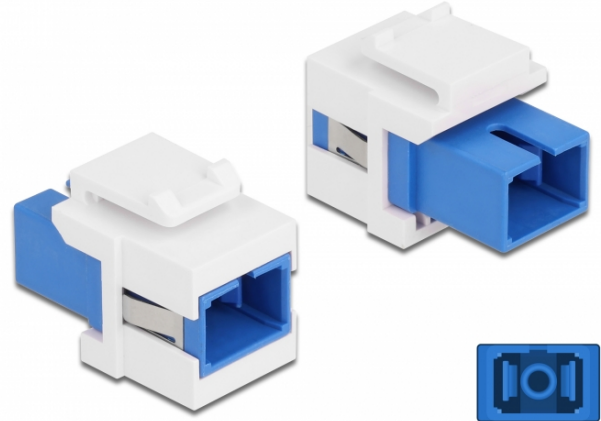

Delock Keystone Module SC Simplex female to SC Simplex female blue / white

Description

This module by Delock can be used to extend fiber optic cables. With its standardised dimensions it can be used for easy snap-in mounting in e.g. a Keystone patch panel, face plate or surface-mount box.

Specification

- Connectors:
 - 1 x SC Simplex female >
 - 1 x SC Simplex female
- Colour: blue
- For single-mode fiber
- Insertion loss • With dust cover
- For Keystone ports with 19.2 x 14.9 mm
- Housing colour: white
- Dimensions (LxWxH): ca. 27.4 x 16.5 x 21.9 mm

System requirements

- A free SC plug

Package content

- Keystone module

Item no. 86714

EAN: 4043619867141

Country of origin: China

Package: • Zip poly bag

Images

General**Mounting type:** Keystone module**Interface****Connector 1:** 1 x SC Simplex female**Connector 2:** 1 x SC Simplex female**Physical characteristics****Housing colour:** white**Length:** 27.4 mm**Width:** 16.5 mm**Height:** 21.9 mm**Colour:** blue