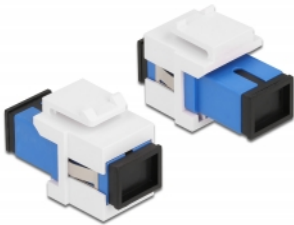

Delock Keystone Module SC Simplex female to SC Simplex female blue / white

Description

This module by Delock can be used to extend fiber optic cables. With its standardised dimensions it can be used for easy snap-in mounting in e.g. a Keystone patch panel, face plate or surface-mount box.

Specification

- Connectors:
 - 1 x SC Simplex female >
 - 1 x SC Simplex female
- Colour: blue
- For single-mode fiber
- Insertion loss • With dust cover
- For Keystone ports with 19.2 x 14.9 mm
- Housing colour: white
- Dimensions (LxWxH): ca. 27.4 x 16.5 x 21.9 mm

System requirements

- A free SC plug

Package content

- Keystone module

Item no. 86714

EAN: 4043619867141

Country of origin: China

Package: • Zip poly bag

Images

General**Mounting type:** Keystone module**Interface****Connector 1:** 1 x SC Simplex female**Connector 2:** 1 x SC Simplex female**Physical characteristics****Housing colour:** white**Length:** 27.4 mm**Width:** 16.5 mm**Height:** 21.9 mm**Colour:** blue