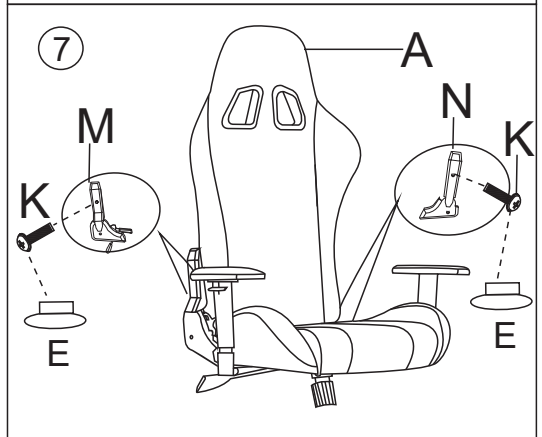

Ax1 	Ix16 M8x25
Bx1 	Jx10 M6x14
Cx1 	Kx2 M5x8
Dx5 	Lx2
Ex2 	Mx1
Fx1 	Nx1
Gx1 	Ox1
Hx1 	Px5