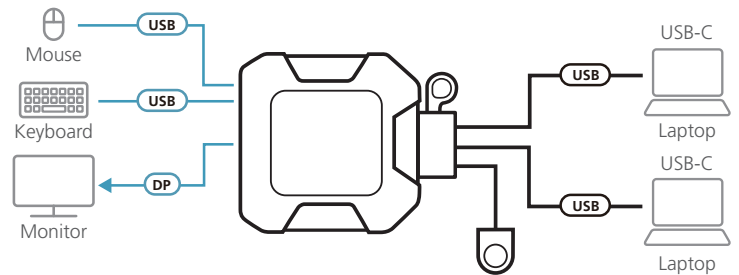

2-Port USB-C 4K DisplayPort KVM Switch with Remote Port Selector

US3312

ATEN US3312 2-Port USB-C 4K DisplayPort KVM Switch with Remote Port Selector is developed for easy control and fast switch between two USB-C device sources from a single set of keyboard, mouse, and monitor. With cables coming already mounted on to it, the USB bus-powered US3312 supports two USB and one DisplayPort downstream ports, along with USB peripheral sharing capability. Containing a hook and an external remote port selector, the switch box can be placed anywhere to keep the workstation tidy while allowing users to instantly swap peripherals between the connected PCs and ensuring uninterrupted data transmission from a single user station. It supports resolutions up to True 4K (4096 x 2160 @ 60 Hz) to ensure that every detail of the video is displayed in the crisp and sharp UHD quality. The US3312 is a plug-and-play device that not only enhances the efficiency of multi-tasking, but also saves desktop space.

Features

- One KVM switch allows for easy control and fast switch between two USB-C devices from a single set of keyboard, mouse, and monitor
- Superior video quality — up to 4096 x 2160 @ 60 Hz (4:4:4)
- Instant computer selection via remote port selector
- LED indicators will light to display port focus
- Supports two USB and one DisplayPort downstream ports for USB peripheral sharing
- DisplayPort 1.2 compliant
- Bus-powered — no external power adapter or driver needed
- Supports USB hot-plugging
- Compact enclosure with hook design for space-saving and organized workstation