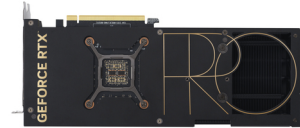

## ASUS ProArt -RTX4070TI-12G NVIDIA GeForce RTX 4070 Ti 12 GB GDDR6X

**Brand :** ASUS

**Product family:** ProArt

**Product code:** 90YV0J31-M0NB00

**Product name :** PROART-RTX4070TI-12G

- NVIDIA Ada Lovelace Streaming Multiprocessors: Up to 2x performance and power efficiency
- 4th Generation Tensor Cores: Up to 4x performance with DLSS 3 vs. brute-force rendering
- 3rd Generation RT Cores: Up to 2x ray tracing performance
- Axial-tech fans scaled up for 21% more airflow
- 2.5-slot design: allows for greater build compatibility while maintaining premium cooling
- Dual Ball Fan Bearings last up to twice as long as conventional designs
- 0dB technology lets you enjoy light gaming in relative silence
- Auto-Extreme precision automated manufacturing for higher reliability
- GPU Tweak III profile Connect enables creators to seamlessly optimize system performance and cooling for every app