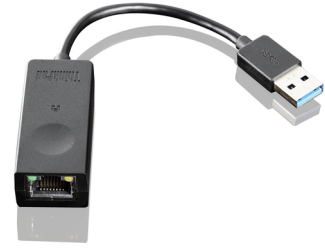

## Lenovo 03X6840 cable gender changer RJ-45 USB 2.0 Type-A Black

**Brand :** Lenovo

**Product code:** 03X6840

**Product name :** 03X6840

Lenovo USB3.0 Ethernet Adapter - Black

Lenovo 03X6840. Connector 1: RJ-45, Connector 2: USB 2.0 Type-A. Product colour: Black

Ports & interfaces		Performance	
Connector 1 *	RJ-45	Compatible products	ThinkPad T530, T430, T430s, T430u, T431s, W530, X230s, X230t, X230, X131e, L530, L430, L330 ThinkPad Edge E530, E430, E330□E130, E135, E535, E435, E335 ThinkPad X240, T440, T440s, T440p, W540, X240s, T540p, L440, L540 ThinkPad S240, S431, S440, S531, S540 S430, S230u ThinkPad Edge E431/E531 ThinkPad Edge E440/540 ThinkPad Edge E445/545 ThinkPad Helix (Type 3xxx)
Connector 2 *	USB 2.0 Type-A		
Connector 1 gender	Male		
Connector 2 gender	Female		
Performance		Compatible products	
Product colour *	Black		
Compatible operating systems	Microsoft Windows 7 (32-bit and 64-bit) Microsoft Windows 8 (32-bit and 64-bit) Microsoft Windows 8.1 (32-bit and 64-bit)		
Operational conditions			
Operating temperature (T-T)			0 - 70 °C
Weight & dimensions			
Width			50 mm
Depth			180 mm
Height			30 mm
Packaging content			
Quantity per pack			1 pc(s)