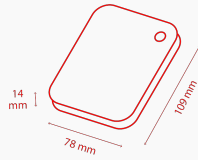

Portable

Canvio Basics 2022

Storage Made Simple.

4 2 1
TB TB TB

Color ●

- ? 2.5" external hard drive
- ? Matt finish
- ? SuperSpeed USB 3.2 Gen 1
- ? USB-powered

Quickly transfer files with SuperSpeed USB 3.2 Gen 1 and store up to 4 TB of data on Canvio Basics external hard drives. These devices are ready to use with Microsoft Windows and require no software installation, so it couldn't be easier to start storing all of your favourite files. Whether at your desk, or on the go, its timeless design with the matt finish means it'll always look good. What's more, the hard drive also allows you to connect to older hardware, with USB 2.0 compatibility.

Manual

[Canvio-Basics_UM.pdf](#) ?

Tools

[ToshibaStorageDiagnosticTool_1.30.8920.zip](#) ?

Product Specifications

Basic Specifications

Interface	USB 3.2 Gen 1 (USB 2.0 compatible)
Max. transfer rate	~ 5.0 Gbit/s
File system	NTFS (MS Windows) Requires reformatting for Mac OS
Power	USB bus power (max. 900mA)
System requirements	Formatted NTFS for Microsoft® Windows® 11, Windows® 10, Windows® 8.1 One free port of USB 3.2 Gen 1 or USB 2.0 Requires reformatting for macOS v12.0.1, v11.5.2, v10.15

Box Content

Box Content	Canvio Basics USB 3.2 Gen 1 cable (Type A to Micro-B) User's manual (pre-installed on the hard drive)
--------------------	---

Physical

Weight (approx.)	1 TB, 2 TB: 149 g 4 TB: 217,5 g
Dimensions	1 TB, 2 TB: 78 x 109 x 14 mm 4 TB: 78 x 109 x 19,5 mm
Enclosure	Matt

Product Range

Part number	Capacity	Color
HDTB540EK3CA	4 TB	Black
HDTB520EK3AA	2 TB	Black
HDTB510EK3AA	1 TB	Black

Logistical Information:

Box dimensions	111 x 38 x 141 mm
Box weight (gross)	1 TB, 2 TB: 250 g 4 TB: 304 g
Master carton dimensions	123 x 205 x 165 mm
Master carton weight (gross)	1 TB, 2 TB: 1.36 kg 4 TB: 1.67 kg
Boxes per master carton	5
Pallet dimensions	1150 x 1150 x 130 mm
Pallet weight (net)	27 kg
Units per pallet	1350