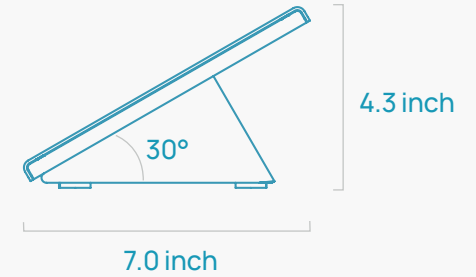

### Specifications

SKU	H655
Color	Black Grey
UPC	757350576777
HS	7326.90
Warranty	2 years
Product Dimension	6.1 x 9.6 x 4.2 inches (156 x 243 x 106 mm)
Shipping Dimension	10 x 4 x 5 inches (254 x 102 x 127 mm)
Product Weight	3.5 lbs (1.6 kg)
Shipping Weight	4 lbs (1.8 kg)
Material	Powdercoated Steel
Compatibility	iPad mini 6th Gen
Country of Origin	US
In the Box	Zoom Rooms Console for iPad mini VESA mounting hardware Right-angle USB-C adapter Assembly tool

## Specifications

SKU	H656
Color	Black Grey
UPC	757350576784
HS	7326.90
Warranty	2 years
Product Dimension	6.1 x 9.6 x 4.2 inches (156 x 243 x 106 mm)
Shipping Dimension	10 x 4 x 5 inches (254 x 102 x 127 mm)
Product Weight	3.5 lbs (1.6 kg)
Shipping Weight	4 lbs (1.8 kg)
Material	Powdercoated Steel
Compatibility	iPad mini 6th Gen
Country of Origin	US
In the Box	Zoom Rooms Console for iPad mini PoE Texas POE+ to USB-C Power and Data VESA mounting hardware Right-angle USB-C adapter Assembly tool

9.6 inch

**Specifications**

SKU	H601
Color	Black Grey White
UPC	600978414733
HS	7326.90
Warranty	2 years
Product Dimension	11.7 x 7.0 x 4.3 inches (298 x 178 x 110 mm)
Shipping Dimension	13 x 8 x 5 inches (330 x 203 x 127 mm)
Product Weight	3.5 lbs (1.6 kg)
Shipping Weight	4 lbs (1.8 kg)
Material	Powdercoated Steel
Compatibility	iPad 10.2-inch 7th Gen iPad 10.2-inch 8th Gen iPad 10.2-inch 9th Gen
Country of Origin	US
In the Box	Zoom Rooms Console for iPad VESA mounting hardware Assembly tool

11.7 inch

**Specifications**

SKU	H612
Color	Black Grey White
UPC	757350575671
HS	7326.90
Warranty	2 years
Product Dimension	11.7 x 7.0 x 4.3 inches (298 x 178 x 110 mm)
Shipping Dimension	13 x 8 x 5 inches (330 x 203 x 127 mm)
Product Weight	3.5 lbs (1.6 kg)
Shipping Weight	4 lbs (1.8 kg)
Material	Powdercoated Steel
Compatibility	iPad 10.2-inch 7th Gen iPad 10.2-inch 8th Gen iPad 10.2-inch 9th Gen
Country of Origin	US
In the Box	Zoom Rooms Console for iPad Redpark® Gigabit + PoE Adapter VESA mounting hardware Assembly tool