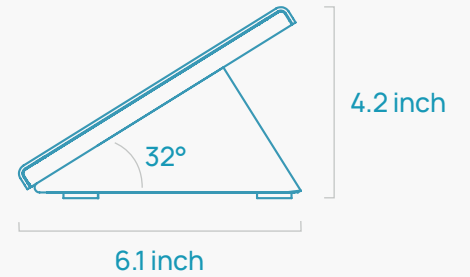

### Specifications

SKU	H655
Color	Black Grey
UPC	757350576777
HS	7326.90
Warranty	2 years
Product Dimension	6.1 x 9.6 x 4.2 inches (156 x 243 x 106 mm)
Shipping Dimension	10 x 4 x 5 inches (254 x 102 x 127 mm)
Product Weight	3.5 lbs (1.6 kg)
Shipping Weight	4 lbs (1.8 kg)
Material	Powdercoated Steel
Compatibility	iPad mini 6th Gen
Country of Origin	US
In the Box	Zoom Rooms Console for iPad mini VESA mounting hardware Right-angle USB-C adapter Assembly tool

## Specifications

SKU	H656
Color	Black Grey
UPC	757350576784
HS	7326.90
Warranty	2 years
Product Dimension	6.1 x 9.6 x 4.2 inches (156 x 243 x 106 mm)
Shipping Dimension	10 x 4 x 5 inches (254 x 102 x 127 mm)
Product Weight	3.5 lbs (1.6 kg)
Shipping Weight	4 lbs (1.8 kg)
Material	Powdercoated Steel
Compatibility	iPad mini 6th Gen
Country of Origin	US
In the Box	Zoom Rooms Console for iPad mini PoE Texas POE+ to USB-C Power and Data VESA mounting hardware Right-angle USB-C adapter Assembly tool

9.6 inch

**Specifications**

SKU	H601
Color	Black Grey White
UPC	600978414733
HS	7326.90
Warranty	2 years
Product Dimension	11.7 x 7.0 x 4.3 inches (298 x 178 x 110 mm)
Shipping Dimension	13 x 8 x 5 inches (330 x 203 x 127 mm)
Product Weight	3.5 lbs (1.6 kg)
Shipping Weight	4 lbs (1.8 kg)
Material	Powdercoated Steel
Compatibility	iPad 10.2-inch 7th Gen iPad 10.2-inch 8th Gen iPad 10.2-inch 9th Gen
Country of Origin	US
In the Box	Zoom Rooms Console for iPad VESA mounting hardware Assembly tool

11.7 inch

**Specifications**

SKU	H612
Color	Black Grey White
UPC	757350575671
HS	7326.90
Warranty	2 years
Product Dimension	11.7 x 7.0 x 4.3 inches (298 x 178 x 110 mm)
Shipping Dimension	13 x 8 x 5 inches (330 x 203 x 127 mm)
Product Weight	3.5 lbs (1.6 kg)
Shipping Weight	4 lbs (1.8 kg)
Material	Powdercoated Steel
Compatibility	iPad 10.2-inch 7th Gen iPad 10.2-inch 8th Gen iPad 10.2-inch 9th Gen
Country of Origin	US
In the Box	Zoom Rooms Console for iPad Redpark® Gigabit + PoE Adapter VESA mounting hardware Assembly tool