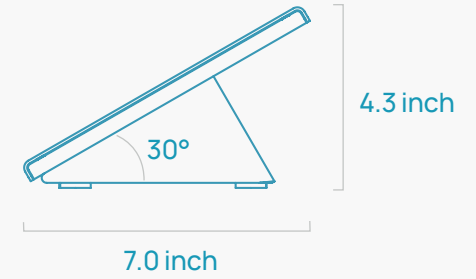

## Specifications

SKU	H656
Color	Black Grey
UPC	757350576784
HS	7326.90
Warranty	2 years
Product Dimension	6.1 x 9.6 x 4.2 inches (156 x 243 x 106 mm)
Shipping Dimension	10 x 4 x 5 inches (254 x 102 x 127 mm)
Product Weight	3.5 lbs (1.6 kg)
Shipping Weight	4 lbs (1.8 kg)
Material	Powdercoated Steel
Compatibility	iPad mini 6th Gen
Country of Origin	US
In the Box	Zoom Rooms Console for iPad mini PoE Texas POE+ to USB-C Power and Data VESA mounting hardware Right-angle USB-C adapter Assembly tool

9.6 inch

**Specifications**

SKU	H601
Color	Black Grey White
UPC	600978414733
HS	7326.90
Warranty	2 years
Product Dimension	11.7 x 7.0 x 4.3 inches (298 x 178 x 110 mm)
Shipping Dimension	13 x 8 x 5 inches (330 x 203 x 127 mm)
Product Weight	3.5 lbs (1.6 kg)
Shipping Weight	4 lbs (1.8 kg)
Material	Powdercoated Steel
Compatibility	iPad 10.2-inch 7th Gen iPad 10.2-inch 8th Gen iPad 10.2-inch 9th Gen
Country of Origin	US
In the Box	Zoom Rooms Console for iPad VESA mounting hardware Assembly tool

11.7 inch

**Specifications**

SKU	H612
Color	Black Grey White
UPC	757350575671
HS	7326.90
Warranty	2 years
Product Dimension	11.7 x 7.0 x 4.3 inches (298 x 178 x 110 mm)
Shipping Dimension	13 x 8 x 5 inches (330 x 203 x 127 mm)
Product Weight	3.5 lbs (1.6 kg)
Shipping Weight	4 lbs (1.8 kg)
Material	Powdercoated Steel
Compatibility	iPad 10.2-inch 7th Gen iPad 10.2-inch 8th Gen iPad 10.2-inch 9th Gen
Country of Origin	US
In the Box	Zoom Rooms Console for iPad Redpark® Gigabit + PoE Adapter VESA mounting hardware Assembly tool

11.7 inch