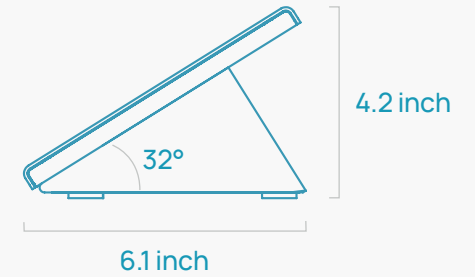

### Specifications

SKU	H655
Color	Black Grey
UPC	757350576777
HS	7326.90
Warranty	2 years
Product Dimension	6.1 x 9.6 x 4.2 inches (156 x 243 x 106 mm)
Shipping Dimension	10 x 4 x 5 inches (254 x 102 x 127 mm)
Product Weight	3.5 lbs (1.6 kg)
Shipping Weight	4 lbs (1.8 kg)
Material	Powdercoated Steel
Compatibility	iPad mini 6th Gen
Country of Origin	US
In the Box	Zoom Rooms Console for iPad mini VESA mounting hardware Right-angle USB-C adapter Assembly tool

## Specifications

SKU	H656
Color	Black Grey
UPC	757350576784
HS	7326.90
Warranty	2 years
Product Dimension	6.1 x 9.6 x 4.2 inches (156 x 243 x 106 mm)
Shipping Dimension	10 x 4 x 5 inches (254 x 102 x 127 mm)
Product Weight	3.5 lbs (1.6 kg)
Shipping Weight	4 lbs (1.8 kg)
Material	Powdercoated Steel
Compatibility	iPad mini 6th Gen
Country of Origin	US
In the Box	Zoom Rooms Console for iPad mini PoE Texas POE+ to USB-C Power and Data VESA mounting hardware Right-angle USB-C adapter Assembly tool

9.6 inch

**Specifications**

SKU	H601
Color	Black Grey White
UPC	600978414733
HS	7326.90
Warranty	2 years
Product Dimension	11.7 x 7.0 x 4.3 inches (298 x 178 x 110 mm)
Shipping Dimension	13 x 8 x 5 inches (330 x 203 x 127 mm)
Product Weight	3.5 lbs (1.6 kg)
Shipping Weight	4 lbs (1.8 kg)
Material	Powdercoated Steel
Compatibility	iPad 10.2-inch 7th Gen iPad 10.2-inch 8th Gen iPad 10.2-inch 9th Gen
Country of Origin	US
In the Box	Zoom Rooms Console for iPad VESA mounting hardware Assembly tool

11.7 inch

**Specifications**

SKU	H612
Color	Black Grey White
UPC	757350575671
HS	7326.90
Warranty	2 years
Product Dimension	11.7 x 7.0 x 4.3 inches (298 x 178 x 110 mm)
Shipping Dimension	13 x 8 x 5 inches (330 x 203 x 127 mm)
Product Weight	3.5 lbs (1.6 kg)
Shipping Weight	4 lbs (1.8 kg)
Material	Powdercoated Steel
Compatibility	iPad 10.2-inch 7th Gen iPad 10.2-inch 8th Gen iPad 10.2-inch 9th Gen
Country of Origin	US
In the Box	Zoom Rooms Console for iPad Redpark® Gigabit + PoE Adapter VESA mounting hardware Assembly tool