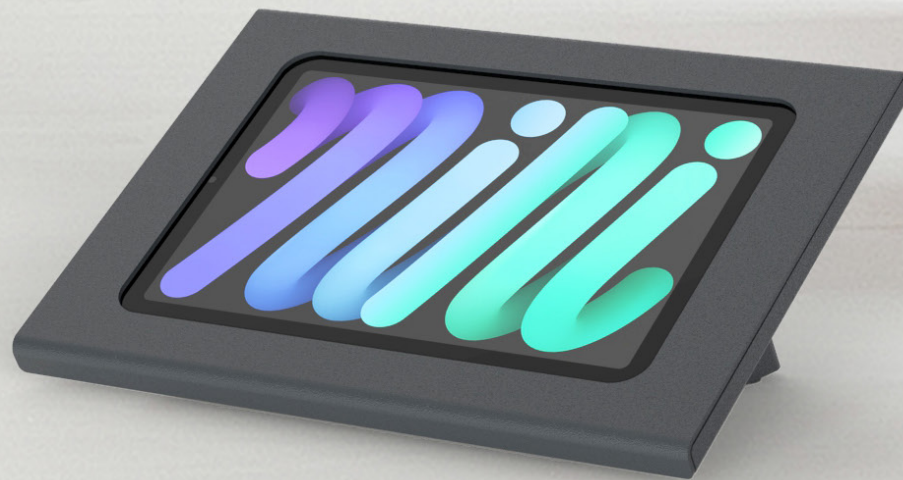

# Video Meetings Under Control

Zoom Rooms Console  
for iPad

Designed in collaboration with the Zoom team specifically to control Zoom Rooms, this striking hardware enables you to use iPad without compromise. Sleek looks, commercial-grade construction, beautiful finish, theft resistance, and optional PoE power with Ethernet networking combine to produce an object you'd be proud to place between your CEO and your biggest client.

## Feature

Fingerprint-resistant powdercoat finish.

Audio ports enable Zoom Rooms Direct Share contact sharing.

Heavy steel construction.

Tamper-resistant assembly hardware.

Optional Integrated Ethernet + PoE Adapter.

Fully enclosed, with no front-facing assembly hardware.

Strain relief secures cable and console.

### Specifications

SKU	H655
Color	Black Grey
UPC	757350576777
HS	7326.90
Warranty	2 years
Product Dimension	6.1 x 9.6 x 4.2 inches (156 x 243 x 106 mm)
Shipping Dimension	10 x 4 x 5 inches (254 x 102 x 127 mm)
Product Weight	3.5 lbs (1.6 kg)
Shipping Weight	4 lbs (1.8 kg)
Material	Powdercoated Steel
Compatibility	iPad mini 6th Gen
Country of Origin	US
In the Box	Zoom Rooms Console for iPad mini VESA mounting hardware Right-angle USB-C adapter Assembly tool