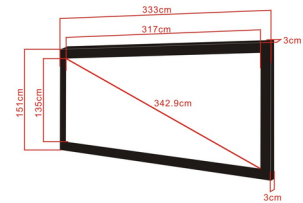

| Performance                  |               | Weight & dimensions                |         |
|------------------------------|---------------|------------------------------------|---------|
| Diagonal (metric)            | 343 cm        | Width                              | 3330 mm |
| Drive type *                 | Manual        | Depth                              | 30 mm   |
| Screen surface               | Matte White   | Height                             | 1510 mm |
| Tensioned screen             | ✓             | Weight                             | 20 kg   |
| Screen gain                  | 1             | Packaging data                     |         |
| Diagonal *                   | 3.43 m (135") | Quantity per pack                  | 1 pc(s) |
| Native aspect ratio *        | 2.35:1        | Package width                      | 230 mm  |
| Viewable screen height (H) * | 135 cm        | Package depth                      | 3350 mm |
| Viewable screen width (W) *  | 3.17 m        | Package height                     | 145 mm  |
|                              |               | Package weight                     | 23 kg   |
| Design                       |               | Logistics data                     |         |
| Mounting type *              | Wall          | Shipping (inner) case width        | 3.42 m  |
| Frame type                   | Fixed frame   | Shipping (inner) case length       | 47 cm   |
| Borders                      | ✓             | Shipping (inner) case height       | 32 cm   |
| Borders                      | 8 cm          | Shipping (inner) case gross weight | 95.2 kg |
| Product colour               | Black, White  | Products per shipping (inner) case | 4 pc(s) |
| Material                     | Aluminium     |                                    |         |