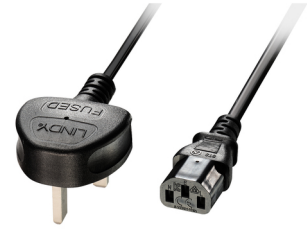

Lindy 5m UK 3 Pin Plug to IEC C13 mains power Cable, Black

Brand : Lindy

Product code: 30435

Product name : 5m UK 3 Pin Plug to IEC C13 mains power Cable, Black

- UK 3 Pin Plug to IEC C13
- Fully moulded with 7A fuse
- Total length: 5m
- Colour: Black
- 10 year warranty

5m UK 3 Pin Plug to IEC C13 mains power Cable, Black

[Lindy 5m UK 3 Pin Plug to IEC C13 mains power Cable, Black:](#)

Note: Cables with IEC C13 sockets such as this are sometimes known by the generic term 'kettle lead'. Even though this term is commonly used, technically it is incorrect as a kettle requires special IEC C15/16 connectors rated at 120 degrees. So, although they look similar, a 'real' kettle lead features a connector with a cut out on the top. Standard IEC C13 cables cannot be plugged into kettles! Lindy 5m UK 3 Pin Plug to IEC C13 mains power Cable, Black. Cable length: 5 m, Connector 2: C13 coupler

Features

Product colour *	Black
Connector 1 gender *	Male
Connector 2 gender *	Female

Features

Cable length *	5 m
Connector 2 *	C13 coupler

Logistics data

Harmonized System (HS) code	84733080
-----------------------------	----------