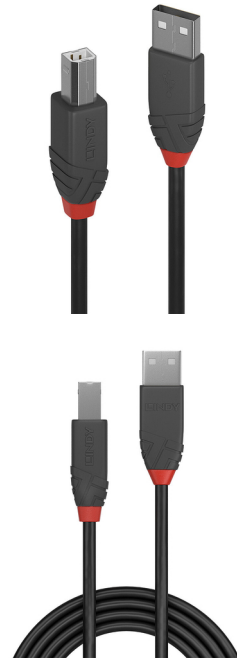

## Lindy 0.2m USB 2.0 Type A to B Cable, Anthra Line

**Brand :** Lindy

**Product code:** 36670

**Product name :** 0.2m USB 2.0 Type A to B Cable, Anthra Line

0.2m USB 2.0 Type A to B Cable, Anthra Line

[Lindy 0.2m USB 2.0 Type A to B Cable, Anthra Line:](#)

Anthra Line USB 2.0 cables are premium connections that feature double shielded construction with copper conductors for performance and corrosion resistance. High quality gold plated contacts and connectors maintain optimal signal integrity and maximum reliability.

### Features

USB version *	USB 2.0
Connector 1 *	USB A
Connector 2 *	USB B
Connector 1 gender *	Male
Connector 2 gender *	Male
Connector 1 form factor	Straight
Connector 2 form factor	Straight
AWG wire size	28/26
Connector contacts plating	Nickel/Gold
Cable jacket material	Polyvinyl chloride (PVC)
Conductor material	Copper
Maximum data transfer rate	480 Mbit/s
Maximum data transfer rate	0.48 Gbit/s

### Features

Product colour *	Black, Grey
Cable colour	Black
Plug and Play	✓